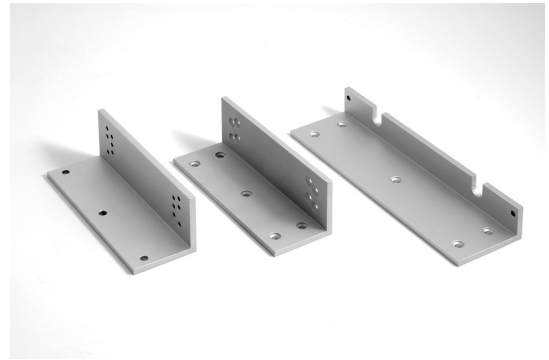

Product Data Sheet

FE130ZL

Z and L mounting bracket for the 130 series magnets

Description

For inward opening doors. Mounting brackets for the FE130xx series magnets.

Standard Features

FE130ZL

Z and L mounting bracket for the 130 series magnets

Specifications

Finish	Vapour blasted aluminium
Plate thickness	5mm +/- 5%
Supplied	All screw and fittings supplied for immediate use
Dimensions (LxHxD) +/- 5%	Z bracket 165 x 38 x 38
Dimensions (LxHxD) +/- 5%	L bracket 165 x 42 x 30

Ordering Information

Part No.	Description
FE130ZL	L and Z Kit for Inward opening Doors for Eco Line Medium Magnets (FE130 series)