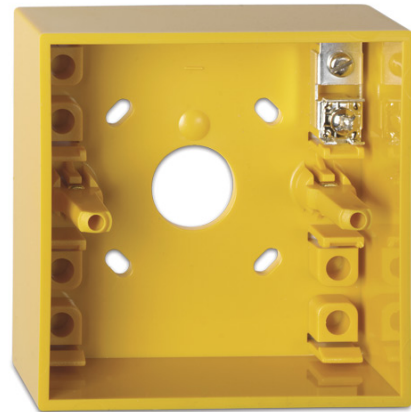

Product Data Sheet

DMN787Y

Surface mounting box with earth connector, yellow

General

The DMN787Y is a surface mount back-box for the DMN700 series of manual call points. The DMN787Y is yellow and has one terminal.

Standard Features

- Easy to install
- For flush mounting of manual call points
- One terminal

DMN787Y

Surface mounting box with earth connector, yellow

Specifications

Material	Self-extinguishing Noryl SE100
Colour	Yellow
Operating temperature	-40° to +85°C
Relative humidity	max. 90% RV

Ordering Information

Part No.	Description
DMN787Y	Surface mounting box with earth connector, yellow
DMN787G	Surface mounting box with earth connector, green
DMN787	Surface mounting box with earth connector, red