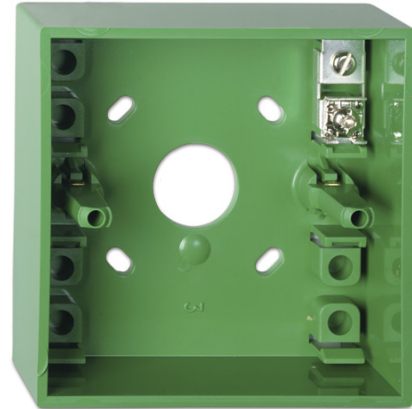

Product Data Sheet

DMN787G

Surface mounting box with earth connector, green

General

The DMN787G is a surface mount back-box for the DMN700 series of manual call points. The DMN787G is green and has one terminal.

Standard Features

- Easy to install
- For flush mounting of manual call points
- One terminal

DMN787G

Surface mounting box with earth connector, green

Specifications

Material	Self-extinguishing Noryl SE100
Colour	Green
Operating temperature	-40° to +85°C
Relative humidity	max. 90% RV

Ordering Information

Part No.	Description
DMN787G	Surface mounting box with earth connector, green
DMN787	Surface mounting box with earth connector, red
DMN787Y	Surface mounting box with earth connector, yellow