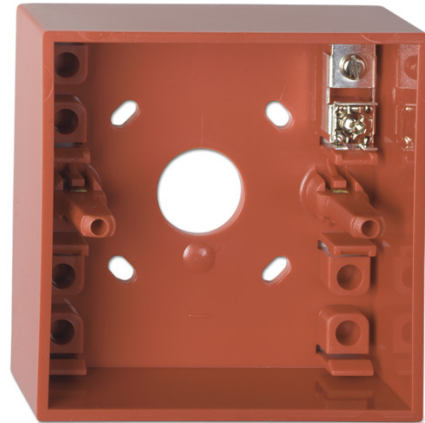

# DMN787

Surface mounting box with earth connector, red

### General

---

The DMN787 is a surface mount back-box for the DMN700 series of manual call points. The DMN787 is red and has one terminal.

### Standard Features

---

- Easy to install
- For flush mounting of manual call points
- One terminal

## Specifications

Material	Self-extinguishing Noryl SE100
Colour	Red - RAL N°3020
Operating temperature	-40° to +85°C
Relative humidity	max. 90% RV