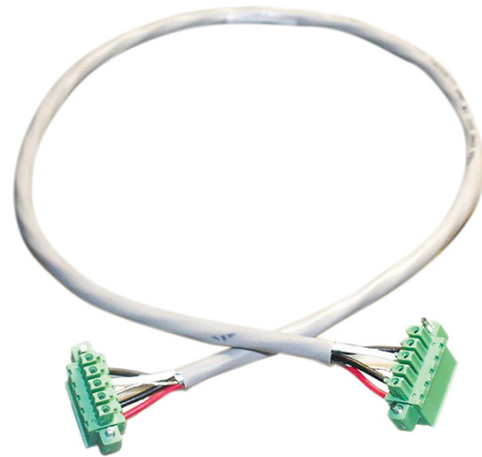

## DF205

UltraLink extension cable, 58 cm

### Standard Features

---

- Length: 23 cm

# DF205

UltraLink extension cable, 58 cm

## Specifications

Dimensions 23 cm