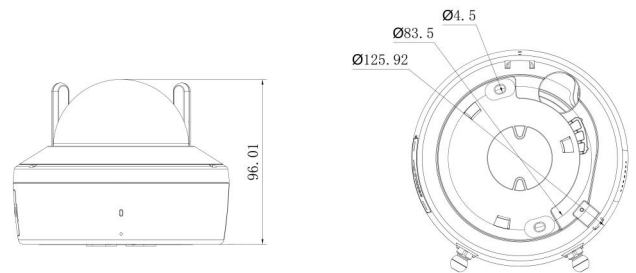

TVUC-B01-0401-DOM-W

UltraSync Wi-Fi dome camera, 4MP, 30m IR, Wi-Fi, 2.8mm, IP66, audio, 32GB SD storage, white

Regulatory

Compliance CE, REACH, RED (2014/53/EU), RoHS, WEEE

Compatible products

Category	Reference	Description
Brackets & Mounts	TVD-BB5	Back box for UltraSync Wi-Fi dome camera, white
Brackets & Mounts	TVD-CB11	Cup base for UltraSync Wi-Fi dome camera, white
Brackets & Mounts	TVD-CBW-W	TruVision wall mount bracket compatible with white TruVision cup bases TVD-CBx-W
Brackets & Mounts	TVD-PPB-W	TruVision dome pendant ceiling mount bracket for TVD-CBx, TVF-CBM, white

As a company of innovation, Carrier Fire & Security reserves the right to change product specifications without notice. For the latest product specifications, visit firesecurityproducts.com online or contact your sales representative.

Last updated on 23 January 2024 - 17:50