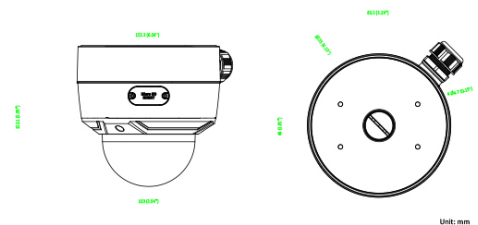

Regulatory

| | |
|------------|--------------------------------|
| Compliance | CE, FCC, REACH, RoHS, UL, WEEE |
|------------|--------------------------------|

Compatible Accessories

| | |
|--------------|--|
| TVD-BB4 | TruVision Back Box for P series varifocal dome cameras |
| TVD-CB9 | TruVision Dome 6 inch Cup Base |
| TVD-SNB | TruVision Dome Swan Neck bracket for TVD-CB9 |
| TVD-SNB-BB | TruVision back box to be used with TVD-SNB |
| TVD-M-PMA-SS | TruVision Pole Mount Adaptor (Stainless Steel) to be used with TVD-SNB |
| TVD-CBW | TruVision wall mount bracket compatible with cup bases TVD-CB9 |
| TVD-PPB | TruVision Dome Pendant Ceiling mount bracket for TVD-CB9 |
| TVD-VFM3 | TruVision Flush Mount for M series varifocal dome cameras |
| TVD-BS-5S | TruVision Smoked Dome Bubble |