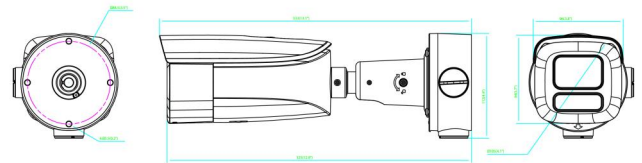

TVGP-P01-0802-BUL-G

TruVision™ 8MP, Extreme Low Light, IP Bullet Camera, 8-32 mm Lens, grey

Physical

Physical dimensions	Ø105 mm × 340.7 mm Ø4.1 × 13.4 in.
Net weight	1455 g 2.9 lb.
Shipping weight	2256 g 4.9 lb.
Colour	Grey
Form Factor	Bullet

Environmental

Vandal proof	Yes
Impact rating	IK10
Environment	Outdoor
Operating temperature	-40 to +60°C -40 to +140°F
Relative humidity	<95% noncondensing
IP rating	IP67

Regulatory

Compliance	CE, FCC, REACH, RoHS, UL, WEEE

Compatible Accessories

Back Box	Included with camera
TVD-M-CMA	TruVision Corner Mount Adaptor
TVD-M-PMA-SS	TruVision Pole Mount Adaptor (Stainless Steel)

As a company of innovation, Carrier Fire & Security reserves the right to change product specifications without notice. For the latest product specifications, visit firesecurityproducts.com online or contact your sales representative.

Last updated on 5 December 2023 - 17:54