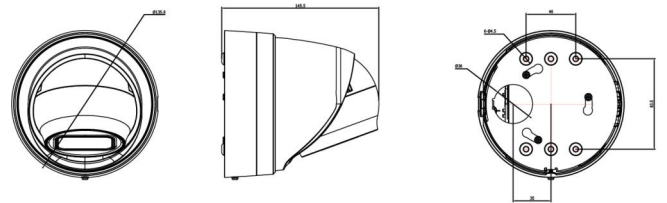

TVGP-M01-0401-TUR-W

TruVision 4MP, H.265+, Smart IP Turret Camera, 30 m IR, 2.8 mm lens, white

Unit: mm

As a company of innovation, Carrier Fire & Security reserves the right to change product specifications without notice. For the latest product specifications, visit firesecurityproducts.com online or contact your sales representative.

Last updated on 5 May 2022 - 12:47