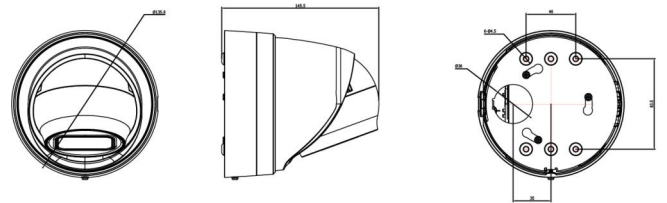

Electrical

Operating voltage	12 VDC, 0.5 A, PoE (802.3af, 36 to 57 V), 0.19 to 0.12 A
Power consumption	max. 7 W

Physical

Physical dimensions	Ø127.3 × 95.9 mm Ø5.01 × 3.78 in.
Net weight	600 g 1.3 lb.
Shipping weight	816 g 1.8 lb.
Colour	Grey
Material	Aluminium
Form Factor	Turret

TVGP-M01-0401-TUR-G

TruVision 4MP, H.265+, Smart IP Turret Camera, 30 m IR, 2.8 mm lens, grey

Unit: mm

As a company of innovation, Carrier Fire & Security reserves the right to change product specifications without notice. For the latest product specifications, visit firesecurityproducts.com online or contact your sales representative.