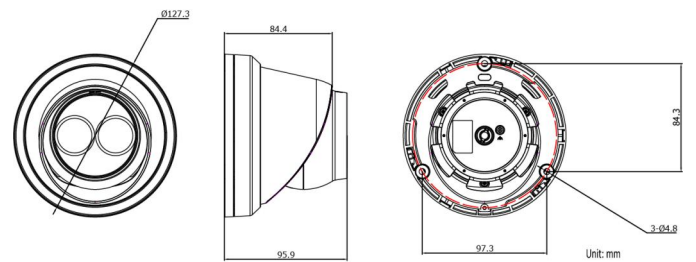

TVGP-M01-0201-TUR-W

TruVision 2MP, H.265+, Smart IP Turret Camera, 30 m IR, 2.8 mm lens, white

As a company of innovation, Carrier Fire & Security reserves the right to change product specifications without notice. For the latest product specifications, visit firesecurityproducts.com online or contact your sales representative.

Last updated on 5 May 2022 - 12:42