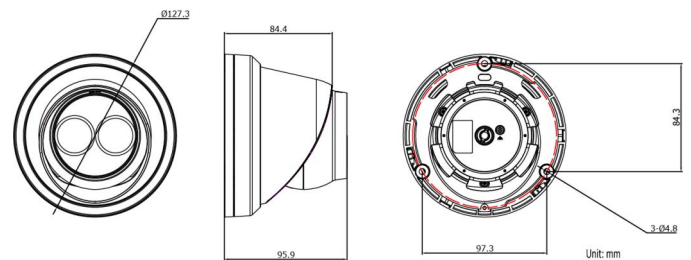

TVGP-M01-0201-TUR-G

TruVision 2MP, H.265+, Smart IP Turret Camera, 30 m IR, 2.8 mm lens, grey

As a company of innovation, Carrier Fire & Security reserves the right to change product specifications without notice. For the latest product specifications, visit firesecurityproducts.com online or contact your sales representative.

Last updated on 5 May 2022 - 12:43