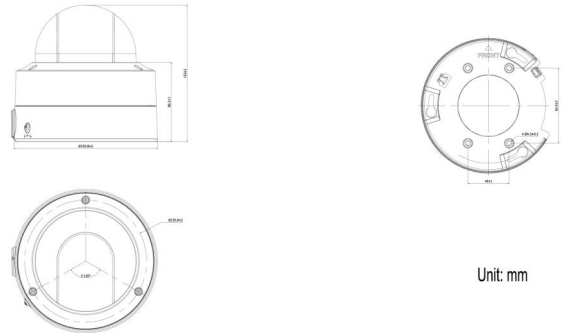

TVFC-M01-0403-DOM-G

TruVision 4MP Full color IP 2.8-12mm lens Dome Camera, 40m white light

Físico

Physical dimensions	Ø 155 × 152 mm Ø 6.1 × 6.0 in.
Net weight	1600 g 3.4 lb.
Shipping weight	2150 g 4.6 lb.
Colour	Grey
Material	Aluminium
Form Factor	Dome

Ambiental

Impact rating	IK10
Environment	Outdoor
Operating temperature	-30 to +60°C -22 to +140°F
Relative humidity	<95% noncondensing
IP rating	IP67

Regulamentar

Compliance	CE, FCC, REACH, RoHS, UL, WEEE

Compatible Accessories

TVD-CB7	TruVision Cup Base (6 inch) for dome cameras
TVD-CBW	TruVision Dome Cup Base Wall Mount (also cup base needed)
TVD-SNB	TruVision Dome Swan-Neck Bracket (also cup base needed)
TVD-PPB	TruVision Dome Pendant Mount Bracket (also cup base needed)

Lighting performance

White light	Yes
White light range	Up to 40 m

Encoding

Third stream limitation	Supports only up to 10 fps

General

Note regarding VCA resource mode	Third stream and Hallway View are not available in Smart Event and Face Capture mode. Standard Event mode supports these features but also disables the person/vehicle classification options for certain events.

As a company of innovation, Carrier Fire & Security reserves the right to change product specifications without notice. For the latest product specifications, visit firesecurityproducts.com online or contact your sales representative.

Last updated on 27 June 2023 - 15:10