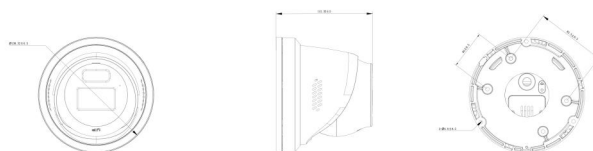

TVFC-M01-0402-TUR-G

TruVision 4MP Full color IP 2.8mm lens Turret Camera, 30m white light, mic, speaker, strobe light

Físico

Physical dimensions	Ø138.3 × 115.4 mm Ø5.4 × 4.5 in.
Net weight	760 g 1.7 lb.
Shipping weight	1040 g 2.3 lb.
Colour	Grey
Material	Aluminium
Form Factor	Turret

Ambiental

Environment	Outdoor
Operating temperature	-30 to +60°C -22 to +140°F
Relative humidity	<95% noncondensing
IP rating	IP67

Regulamentar

Compliance	CE, FCC, REACH, RoHS, UL, WEEE

Compatible Accessories

TVD-CB3A	TruVision Dome 3-Inch Cup Base with rubber ring
TVD-CBW	TruVision Dome Cup Base Wall Mount (also cup base needed)
TVD-SNB	TruVision Dome Swan Neck Bracket (also cup base needed)
TVD-PPB	TruVision Dome Pendant Mount Bracket (also cup base needed)
TVD-BB3	TruVision dome back box
TVD-BB3A	TruVision dome angled back box

Lighting performance

White light	Yes
White light range	Up to 30 m

Encoding

Third stream limitation	Supports only up to 10 fps

General

Note regarding VCA resource mode	Third stream and Hallway View are not available in Smart Event and Face Capture mode. Standard Event mode supports these features but also disables the person/vehicle classification options for certain events.

Alarm I/O

Alarm strobe light	Yes

Unit:mm

As a company of innovation, Carrier Fire & Security reserves the right to change product specifications without notice. For the latest product specifications, visit firesecurityproducts.com online or contact your sales representative.

Last updated on 27 June 2023 - 15:10