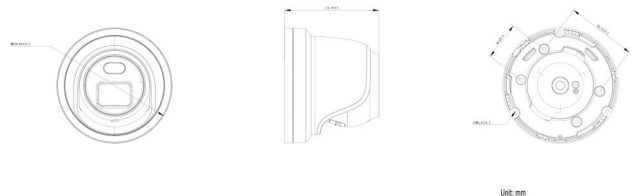

TVFC-M01-0401-TUR-G

TruVision 4MP Full color IP 2.8mm lens Turret Camera, 30m white light, mic

Regulamentar

Compliance	CE, FCC, REACH, RoHS, UL, WEEE

Compatible Accessories

TVD-CB3A	TruVision Dome 3-Inch Cup Base with rubber ring
TVD-CBW	TruVision Dome Cup Base Wall Mount (also cup base needed)
TVD-SNB	TruVision Dome Swan-Neck Bracket (also cup base needed)
TVD-PPB	TruVision Dome Pendant Mount Bracket (also cup base needed)
TVD-BB3	TruVision dome back box
TVD-BB3A	TruVision dome angled back box

Lighting performance

White light	Yes
White light range	Up to 30 m

Encoding

Third stream limitation	Supports only up to 10 fps

General

Note regarding VCA resource mode	Third stream and Hallway View are not available in Smart Event and Face Capture mode. Standard Event mode supports these features but also disables the person/vehicle classification options for certain events.

As a company of innovation, Carrier Fire & Security reserves the right to change product specifications without notice. For the latest product specifications, visit firesecurityproducts.com online or contact your sales representative.

Last updated on 27 June 2023 - 15:10