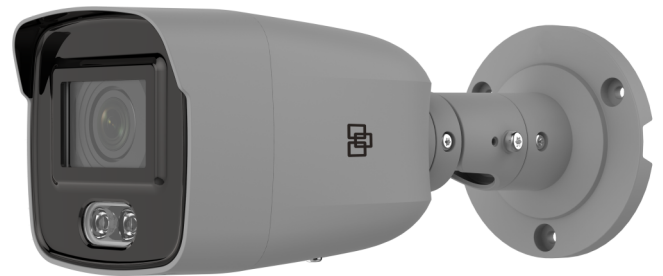

## TruVision™ 4MP Full color IP 2.8mm lens Mini Bullet Camera, 40m white light, mic

### Details

---

- Maximum resolution: 4MP (2688 x 1520)
- 24/7 color images
- Built-in supplemental white light up to 40 m
- Person/vehicle classification
- Video intelligence: intrusion detection, cross line detection, entry/exit detection, face capture
- H.265+ compression
- ONVIF Profile G, S, T open standards
- Edge recording up to 256 GB SDHC card