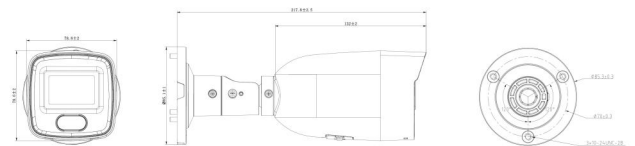

TVFC-M01-0401-BUL-G

TruVision™ 4MP Full color IP 2.8mm lens Mini Bullet Camera, 40m white light, mic

Regulamentar

Compliance	CE, FCC, REACH, RoHS, UL, WEEE

Compatible Accessories

TVB-BB2	TruVision back box for M series Full Color fixed lens mini bullet camera

Lighting performance

White light	Yes
White light range	Up to 40 m

Encoding

Third stream limitation	Supports only up to 10 fps

General

Note regarding VCA resource mode	Third stream and Hallway View are not available in Smart Event and Face Capture mode. Standard Event mode supports these features but also disables the person/vehicle classification options for certain events.

unit:mm

As a company of innovation, Carrier Fire & Security reserves the right to change product specifications without notice. For the latest product specifications, visit firesecurityproducts.com online or contact your sales representative.

Last updated on 27 June 2023 - 15:10