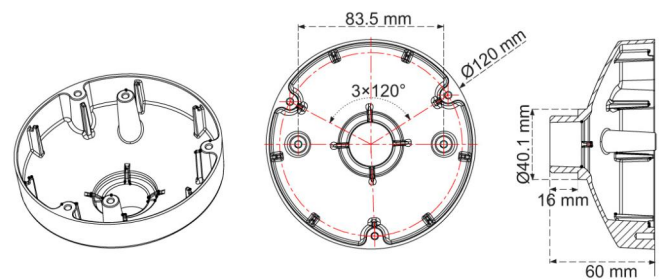

TVD-CB10

TruVision cup base for M series Full Color IP fixed lens dome camera

Technical specifications

Geral

Bracket type	Camera
Support type	TruVision mini domes
Bracket mounting part	Cup base
Mount type	Pendant mount, Wall mount

Físico

Physical dimensions	Ø 120 x 60 mm
Net weight	152 g
Colour	Grey (Pantone 428c)
Material	Aluminium

Ambiental

Environment	Indoor / Outdoor

As a company of innovation, Carrier Fire & Security reserves the right to change product specifications without notice. For the latest product specifications, visit firesecurityproducts.com online or contact your sales representative.

Last updated on 27 June 2023 - 15:10