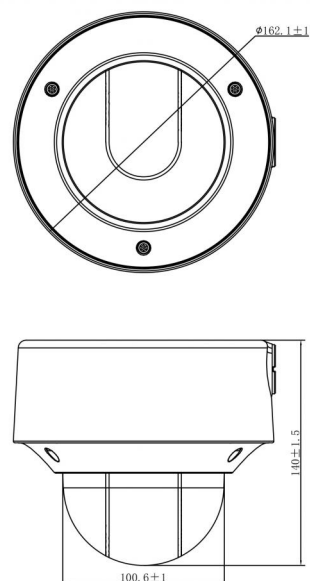

TVD-5718

TruVision IP Outdoor Dome Camera, H.265, 4MP, 8-32mm Motorized lens, Super Low Light, WDR, true D/N, 50m IR, Audio, Alarm, BNC, micro SD/SHDC slot, Intelligence, PoE+ (802.3-at)

Electrical

Operating voltage	12 VDC is recommended, 10 to 48 VDC, two-core terminal block PoE (802.3at, class 4), reverse polarity protection
Power consumption	12 VDC, 1.20 A, max. 15 W; PoE (802.3at, 42.5 V to 57 V), 0.40 A to 0.30 A, class 4 With external load connected to camera power output: 12 VDC, 1.40 A, max. 17 W; PoE (802.3at, 42.5 V to 57 V), 0.40 A to 0.30 A, class 4

Physical

Physical dimensions	Φ162 x 140 mm Φ6.4 x 5.5 in.
Net weight	1400 g 3.08 lb.
Colour	Grey
Form Factor	Dome

Environmental

Impact rating	IK10
Environment	Outdoor
Operating temperature	-40 to +65°C -40 to +149°F
Relative humidity	<95% (non-condensing)
IP rating	IP67

Regulatory

Compliance	CE, FCC, REACH, RoHS, UL, WEEE

Accessories

TVD-CB9	TruVision Cup Base for S7 outdoor dome camera
TVD-BS-8CV	TruVision transparent spare bubble for S7 outdoor dome
TVD-BS-8SV	TruVision smoked spare bubble for S7 outdoor dome

As a company of innovation, UTC Fire & Security reserves the right to change product specifications without notice. For the latest product specifications, visit UTC Fire & Security online or contact your sales representative.

Last updated on 8 January 2021 - 14:13