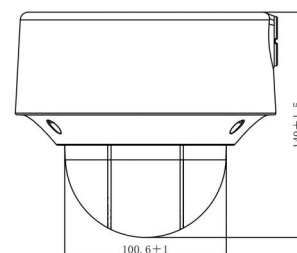

TVD-5717

TruVision IP Outdoor Dome Camera, H.265, 4MP, 2.8-12mm Motorized lens, Super Low Light, WDR, true D/N, 30m IR, Audio, Alarm, BNC, micro SD/SHDC slot, Intelligence, PoE+ (802.3-at)

Electrical

Operating voltage	12 VDC is recommended, 10 to 48 VDC, two-core terminal block PoE (802.3at, class 4), reverse polarity protection
Power consumption	12 VDC, 1.20 A, max. 15 W; PoE (802.3at, 42.5 V to 57 V), 0.40 A to 0.30 A, class 4 With external load connected to camera power output: 12 VDC, 1.40 A, max. 17 W; PoE (802.3at, 42.5 V to 57 V), 0.40 A to 0.30 A, class 4

Physical

Physical dimensions	Φ162 x 140 mm Φ6.4 x 5.5 in.
Net weight	1400 g 3.08 lb.
Colour	Grey
Form Factor	Dome

Environmental

Impact rating	IK10
Environment	Outdoor
Operating temperature	-40 to +65°C -40 to +149°F
Relative humidity	<95% (non-condensing)
IP rating	IP67

Regulatory

Compliance	CE, FCC, REACH, RoHS, UL, WEEE

Accessories

TVD-CB9	TruVision Cup Base for S7 outdoor dome camera
TVD-BS-8CV	TruVision transparent spare bubble for S7 outdoor dome
TVD-BS-8SV	TruVision smoked spare bubble for S7 outdoor dome

As a company of innovation, UTC Fire & Security reserves the right to change product specifications without notice. For the latest product specifications, visit UTC Fire & Security online or contact your sales representative.

Last updated on 13 January 2021 - 10:44