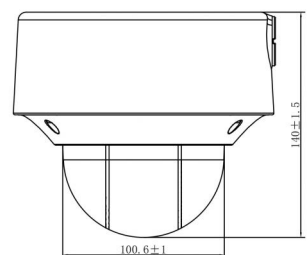

TVD-5715

TruVision IP Outdoor Dome Camera, H.265, 2MP, 2.8-12mm Motorized lens, Super Low Light, WDR, true D/N, 30m IR, Audio, Alarm, BNC, micro SD/SHDC slot, Intelligence, PoE+ (802.3-at)

Electrical

Operating voltage	12 VDC is recommended, 10 to 48 VDC, two-core terminal block PoE (802.3at, class 4), reverse polarity protection
Power consumption	12 VDC, 1.20 A, max. 15 W; PoE (802.3at, 42.5 V to 57 V), 0.40 A to 0.30 A, class 4 With external load connected to camera power output: 12 VDC, 1.40 A, max. 17 W; PoE (802.3at, 42.5 V to 57 V), 0.40 A to 0.30 A, class 4

Physical

Physical dimensions	Φ162 x 140 mm Φ6.4 x 5.5 in.
Net weight	1400 g 3.08 lb.
Colour	Grey
Form Factor	Dome

Environmental

Impact rating	IK10
Environment	Outdoor
Operating temperature	-40 to +65°C -40 to +149°F
Relative humidity	<95% (non-condensing)
IP rating	IP67

Regulatory

Compliance	CE, FCC, REACH, RoHS, UL, WEEE

Accessories

TVD-CB9	TruVision Cup Base for S7 outdoor dome camera
TVD-BS-8CV	TruVision transparent spare bubble for S7 outdoor dome
TVD-BS-8SV	TruVision smoked spare bubble for S7 outdoor dome

As a company of innovation, UTC Fire & Security reserves the right to change product specifications without notice. For the latest product specifications, visit UTC Fire & Security online or contact your sales representative.

Last updated on 13 January 2021 - 10:44