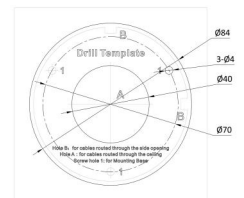

TVB-BB3

Back box for UltraSync Wi-Fi bullet camera, white

Technical specifications

General

Bracket type	Camera
Bracket mounting part	Mount connection box
Mount type	Surface mount

Physical

Physical dimensions	Ø 100 × 41 mm
Net weight	320 g
Colour	White
Material	Aluminium

Environmental

Environment	Indoor

As a company of innovation, Carrier Fire & Security reserves the right to change product specifications without notice. For the latest product specifications, visit firesecurityproducts.com online or contact your sales representative.

Last updated on 7 February 2024 - 16:59