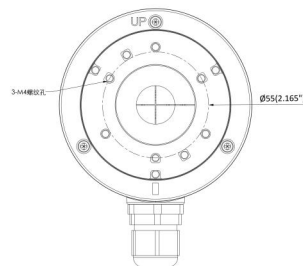

TVB-BB3

Back box for UltraSync Wi-Fi bullet camera, white

Technical specifications

General

Bracket type	Camera
Bracket mounting part	Mount connection box
Mount type	Surface mount

Physical

Physical dimensions	Ø 100 × 41 mm
Net weight	320 g
Colour	White
Material	Aluminium

Environmental

Environment	Indoor

As a company of innovation, Carrier Fire & Security reserves the right to change product specifications without notice. For the latest product specifications, visit firesecurityproducts.com online or contact your sales representative.

Last updated on 7 February 2024 - 16:59