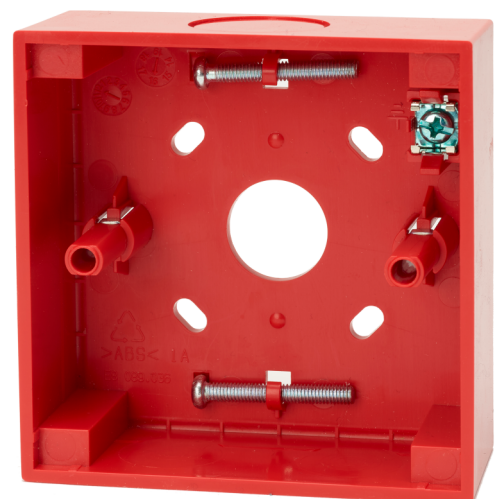

N-MC-BB-U

MCP Accessory - Intelligent Manual Call Point Back Box - Blue

Technical specifications

General

Compatibility	Aritech, Kilsen, Ziton manual call points

Physical

Physical dimensions	87.1 x 87.1 x 35 mm (W x H x D)
Net weight	60 g
Colour	Blue (RAL 5005)
Mounting type	Wall mount
Cable entries	3 side, 1 rear
Material (body)	Noryl SE100 (self-extinguishing)
Terminals	1 (cable screen)

Environmental

Vandal proof	No
Operating temperature	-25 to +72°C
Storage temperature	-25 to +72°C
Relative humidity	10 to 95% (noncondensing)
Environment	Indoor

Standards & regulation

Compliance	REACH, RoHS 2, WEEE

As a company of innovation, Carrier Fire & Security reserves the right to change product specifications without notice. For the latest product specifications, visit firesecurityproducts.com online or contact your sales representative.

Last updated on 23 July 2021 - 10:47