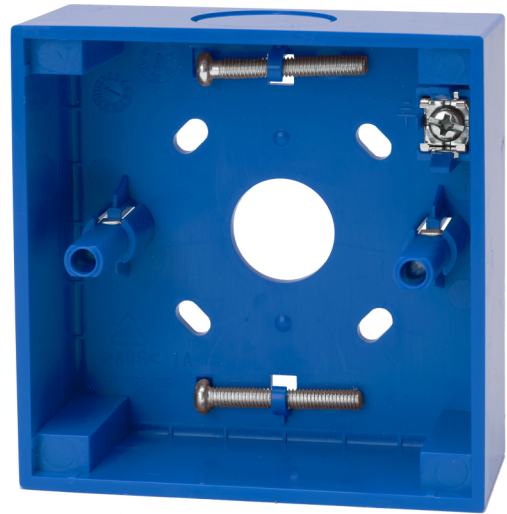

### General

---

The N-MC-BB-U is a surface mount back-box for for DM3000, KAL750 and ZP780 series manual call points. It offers cable entry from behind when used with hidden cable trunking, or cable entry from the top and bottom when surface mount cable trunking is used. Suitable mounting screws to fit the compatible manual call point to the back box are conveniently housed in the base of the box. A screen connection terminal is provided for convenient cable screen connection when used in electricity noisy environments.

### Easy to Install

---

Adjustable screw mounting holes allows for perfect alignment of the back box even if the drilled holes are not exactly level. The flexibility of cable entry from the large opening in the rear, or the dust proof knockouts at the top and bottom of the unit greatly enhances the applications possible for fitting in all types of installations. The back box may be rotated through 180° to position the selected entry orientation in the most convenient location at the top or the bottom of the unit.

A perfect fit between the back box and the manual call point front is guaranteed by device alignment guides that avoid misalignment of the back box with the front part, presenting the manual call point as a single aesthetic product on the wall.

### Details

---

- Compatible with quality wall boxes and MCPs
- Rear and side cable entry using a single unit
- Suitable screws provided for MCP fitting
- Screen connection terminal for electrically noisy installations
- Alignment holes for wall mounting allows for perfect horizontal alignment
- Aligns perfectly with the DM3000, KAL750 and ZP780 Series MCPs to provide a smooth aesthetic single unit finish