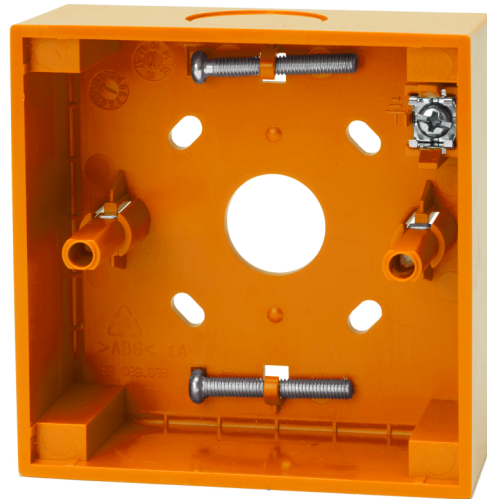

### General

---

The N-MC-BB-O is a surface mount back-box for for DM3000, KAL750 and ZP780 series manual call points. It offers cable entry from behind when used with hidden cable trunking, or cable entry from the top and bottom when surface mount cable trunking is used. Suitable mounting screws to fit the compatible manual call point to the back box are conveniently housed in the base of the box. A screen connection terminal is provided for convenient cable screen connection when used in electricity noisy environments.

### Easy to Install

---

Adjustable screw mounting holes allows for perfect alignment of the back box even if the drilled holes are not exactly level. The flexibility of cable entry from the large opening in the rear, or the dust proof knockouts at the top and bottom of the unit greatly enhances the applications possible for fitting in all types of installations. The back box may be rotated through 180° to position the selected entry orientation in the most convenient location at the top or the bottom of the unit.

A perfect fit between the back box and the manual call point front is guaranteed by device alignment guides that avoid misalignment of the back box with the front part, presenting the manual call point as a single aesthetic product on the wall.

### Details

---

- Compatible with quality wall boxes and MCPs
- Rear and side cable entry using a single unit
- Suitable screws provided for MCP fitting
- Screen connection terminal for electrically noisy installations
- Alignment holes for wall mounting allows for perfect horizontal alignment
- Aligns perfectly with the DM3000, KAL750 and ZP780 Series MCPs to provide a smooth aesthetic single unit finish