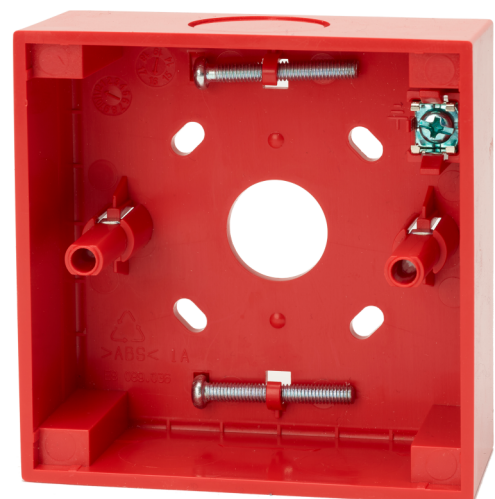

N-MC-BB-O

MCP Accessory - Intelligent Manual Call Point Back Box - Orange

Technical specifications

General

Compatibility	Aritech, Kilsen, Ziton manual call points

Physical

Physical dimensions	87.1 x 87.1 x 35 mm (W x H x D)
Net weight	60 g
Colour	Orange
Mounting type	Wall mount
Cable entries	3 side, 1 rear
Material (body)	Noryl SE100 (self-extinguishing)
Terminals	1 (cable screen)

Environmental

Vandal proof	No
Operating temperature	-25 to +72°C
Storage temperature	-25 to +72°C
Relative humidity	10 to 95% (noncondensing)
Environment	Indoor

Standards & regulation

Compliance	REACH, RoHS 2, WEEE

As a company of innovation, Carrier Fire & Security reserves the right to change product specifications without notice. For the latest product specifications, visit firesecurityproducts.com online or contact your sales representative.

Last updated on 23 July 2021 - 10:47