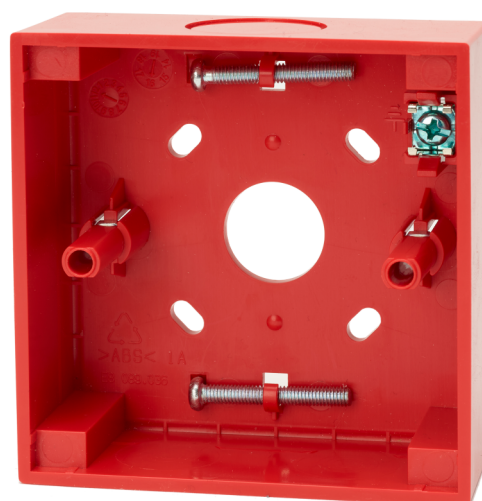

N-MC-BB-G

MCP Accessory - Intelligent Manual Call Point Back Box - Green

Technical specifications

General

Compatibility	Aritech, Kilsen, Ziton manual call points

Physical

Physical dimensions	87.1 x 87.1 x 35 mm (W x H x D)
Net weight	60 g
Colour	Green
Mounting type	Wall mount
Cable entries	3 side, 1 rear
Material (body)	Noryl SE100 (self-extinguishing)
Terminals	1 (cable screen)

Environmental

Vandal proof	No
Operating temperature	-25 to +72°C
Storage temperature	-25 to +72°C
Relative humidity	10 to 95% (noncondensing)
Environment	Indoor

Standards & regulation

Compliance	REACH, RoHS 2, WEEE

As a company of innovation, Carrier Fire & Security reserves the right to change product specifications without notice. For the latest product specifications, visit firesecurityproducts.com online or contact your sales representative.

Last updated on 23 July 2021 - 10:47