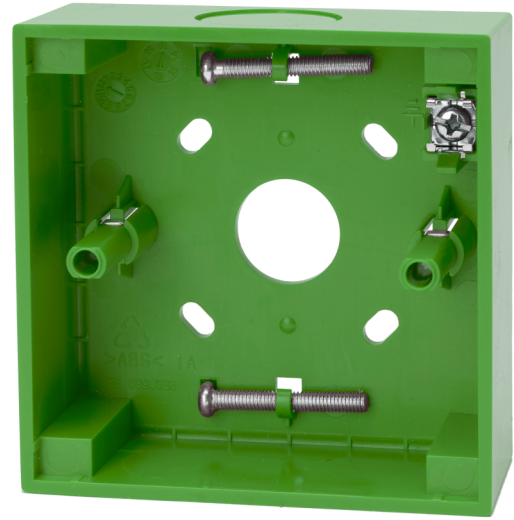

N-MC-BB-G

MCP Accessory - Intelligent Manual Call Point Back Box - Green

General

The N-MC-BB-G is a surface mount back-box for DM3000, KAL750 and ZP780 series manual call points. It offers cable entry from behind when used with hidden cable trunking, or cable entry from the top and bottom when surface mount cable trunking is used. Suitable mounting screws to fit the compatible manual call point to the back box are conveniently housed in the base of the box. A screen connection terminal is provided for convenient cable screen connection when used in electricity noisy environments.

Easy to Install

Adjustable screw mounting holes allows for perfect alignment of the back box even if the drilled holes are not exactly level. The flexibility of cable entry from the large opening in the rear, or the dust proof knockouts at the top and bottom of the unit greatly enhances the applications possible for fitting in all types of installations. The back box may be rotated through 180° to position the selected entry orientation in the most convenient location at the top or the bottom of the unit.

A perfect fit between the back box and the manual call point front is guaranteed by device alignment guides that avoid misalignment of the back box with the front part, presenting the manual call point as a single aesthetic product on the wall.

Details

- Compatible with quality wall boxes and MCPs
- Rear and side cable entry using a single unit
- Suitable screws provided for MCP fitting
- Screen connection terminal for electrically noisy installations
- Alignment holes for wall mounting allows for perfect horizontal alignment
- Aligns perfectly with the DM3000, KAL750 and ZP780 Series MCPs to provide a smooth aesthetic single unit finish