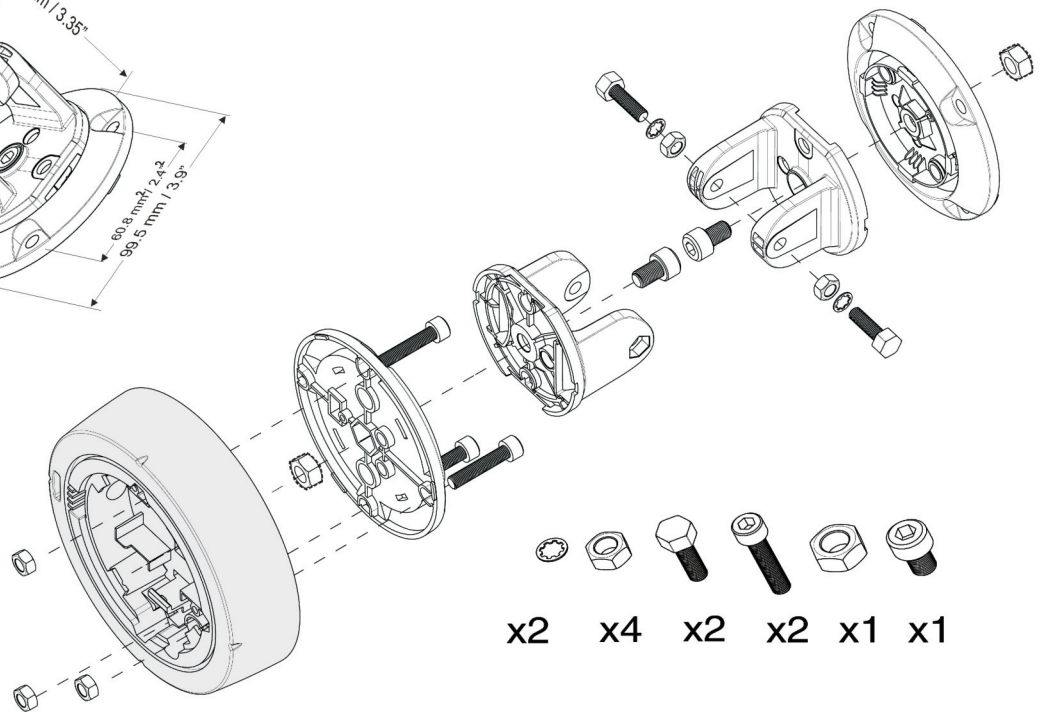

Dimensions

- x2
- x4
- x2
- x2
- x1
- x1

FFE Ltd
9 Hunting Gate, Hitchin
Hertfordshire, SG4 0TJ UK

t +44 (0) 1462 444 740
e sales@ffeuk.com
w www.ffeuk.com

Specifications and wiring information are provided for information only and are believed to be accurate. FFE Ltd assumes no responsibility for their use. Data and design are subject to change without notice. Installation and wiring instructions are shipped with the products and should always be used for actual installation. For more information, contact your Sales Representative.

Document Part No: 24-0087-03