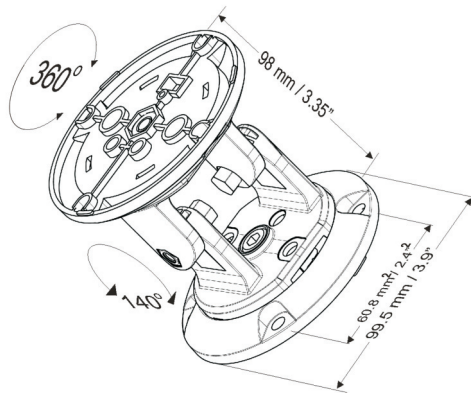

Dimensions

- x2
- x4
- x2
- x2
- x1
- x1

FFE Ltd
9 Hunting Gate, Hitchin
Hertfordshire, SG4 0TJ UK

t +44 (0) 1462 444 740
e sales@ffeuk.com
w www.ffeuk.com

Specifications and wiring information are provided for information only and are believed to be accurate. FFE Ltd assumes no responsibility for their use. Data and design are subject to change without notice. Installation and wiring instructions are shipped with the products and should always be used for actual installation. For more information, contact your Sales Representative.

Document Part No: 24-0087-03