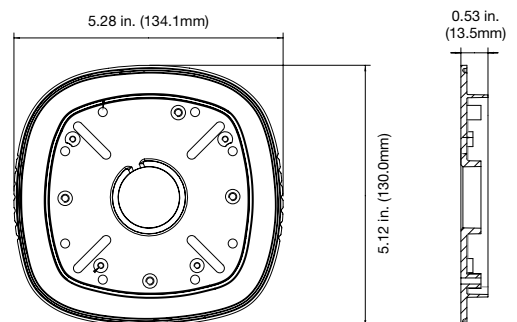

Dimensional Diagrams

TVD-BB1 Dome Back Box

TVD-BB3 Dome Back Box

TVD-BB3A Dome Angled Back Box

TVW-AWB-1 Angled Outdoor Back Box

TVW-AWB-2 Angled Indoor Back Box

TVW-2G-AD 2 Gang Electrical Box Adapter

Dimensional Diagrams

TVF-BBM 360° Back Box

TVF-WBM 360° Angled Back Box

TVD-SNB-BB Swan Neck Wall Mount Back Box

TVD-LWB-AD LWB Bracket Adapter

TVD-M2-WM Dome Wall Mount

TVD-LWB-1 Dome Bracket, L-shape

Dimensional Diagrams

TVD-LWB-2 Dome Bracket, L-shape