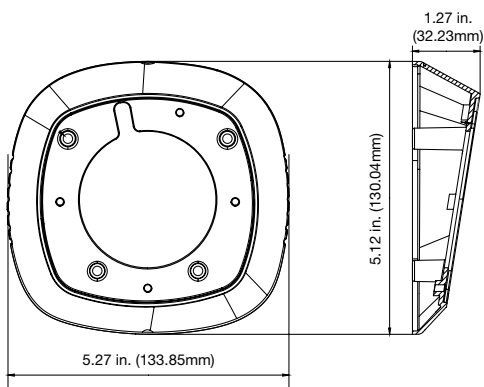

Dimensional Diagrams

TVD-BB1 Dome Back Box

TVD-BB3 Dome Back Box

TVD-BB3A Dome Angled Back Box

TVW-AWB-1 Angled Outdoor Back Box

TVW-AWB-2 Angled Indoor Back Box

TVW-2G-AD 2 Gang Electrical Box Adapter

Dimensional Diagrams

TVF-BBM 360° Back Box

TVF-WBM 360° Angled Back Box

TVD-SNB-BB Swan Neck Wall Mount Back Box

TVD-LWB-AD LWB Bracket Adapter

TVD-M2-WM Dome Wall Mount

TVD-LWB-1 Dome Bracket, L-shape

Dimensional Diagrams

TVD-LWB-2 Dome Bracket, L-shape