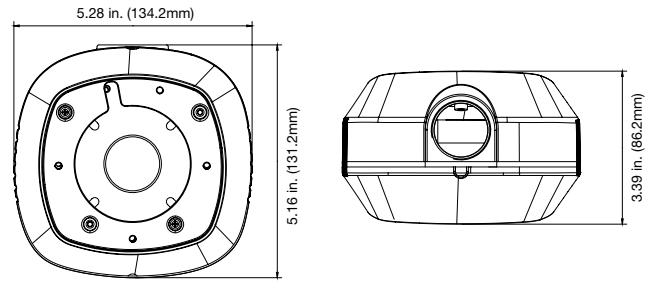

TVD-LWB-S Dome Wall Mount Shield

TVD-SNB Swan Neck Bracket

TVD-CB2 Dome 2" Cup Base

TVD-CB3 Dome 3" Cup Base

TVD-CB5A Integrated 5" Cup Base

Dimensional Diagrams

TVF-CBM 360° Camera Cup Base

TVW-DVM Dual View Mount