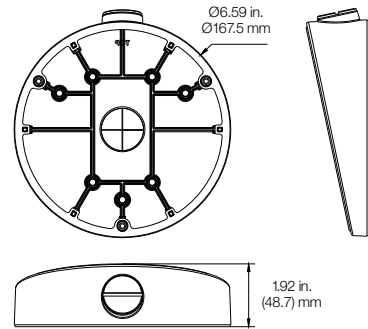

Dimensional Diagrams

TVD-BB1 Dome Back Box

TVD-BB3 Dome Back Box

TVD-BB3A Dome Angled Back Box

TVW-AWB-1 Angled Outdoor Back Box

TVW-AWB-2 Angled Indoor Back Box

TVW-2G-AD 2 Gang Electrical Box Adapter

Dimensional Diagrams

TVF-BBM 360° Back Box

TVF-WBM 360° Angled Back Box

TVD-SNB-BB Swan Neck Wall Mount Back Box

TVD-LWB-AD LWB Bracket Adapter

TVD-M2-WM Dome Wall Mount

TVD-LWB-1 Dome Bracket, L-shape

Dimensional Diagrams

TVD-LWB-2 Dome Bracket, L-shape