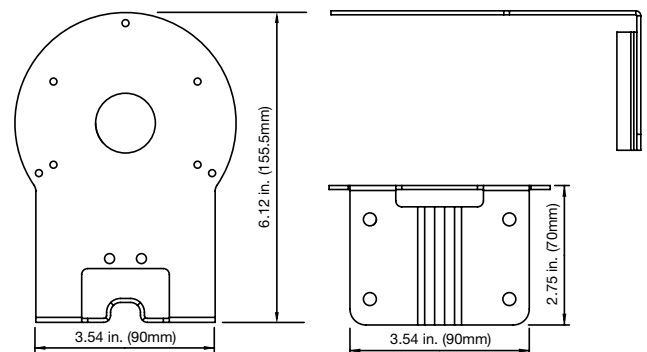

Dimensional Diagrams

TVD-BB1 Dome Back Box

TVD-BB3 Dome Back Box

TVD-BB3A Dome Angled Back Box

TVW-AWB-1 Angled Outdoor Back Box

TVW-AWB-2 Angled Indoor Back Box

TVW-2G-AD 2 Gang Electrical Box Adapter

Dimensional Diagrams

TVF-BBM 360° Back Box

TVF-WBM 360° Angled Back Box

TVD-SNB-BB Swan Neck Wall Mount Back Box

TVD-LWB-AD LWB Bracket Adapter

TVD-M2-WM Dome Wall Mount

TVD-LWB-1 Dome Bracket, L-shape

Dimensional Diagrams

TVD-LWB-2 Dome Bracket, L-shape

TVD-LWB-S Dome Wall Mount Shield

TVD-SNB Swan Neck Bracket

TVD-CB2 Dome 2" Cup Base

TVD-CB3 Dome 3" Cup Base

TVD-CB5A Integrated 5" Cup Base

Dimensional Diagrams

TVF-CBM 360° Camera Cup Base

TVW-DVM Dual View Mount