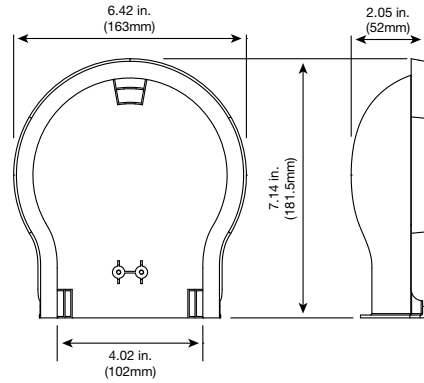

Dimensional Diagrams

TVD-BB1 Dome Back Box

TVD-BB3 Dome Back Box

TVD-BB3A Dome Angled Back Box

TVW-AWB-1 Angled Outdoor Back Box

TVW-AWB-2 Angled Indoor Back Box

TVW-2G-AD 2 Gang Electrical Box Adapter

Dimensional Diagrams

TVF-BBM 360° Back Box

TVF-WBM 360° Angled Back Box

TVD-SNB-BB Swan Neck Wall Mount Back Box

TVD-LWB-AD LWB Bracket Adapter

TVD-M2-WM Dome Wall Mount

TVD-LWB-1 Dome Bracket, L-shape

Dimensional Diagrams

TVD-LWB-2 Dome Bracket, L-shape

TVD-LWB-S Dome Wall Mount Shield

TVD-SNB Swan Neck Bracket

TVD-CB2 Dome 2" Cup Base

TVD-CB3 Dome 3" Cup Base

TVD-CB5A Integrated 5" Cup Base

Dimensional Diagrams

TVF-CBM 360° Camera Cup Base

TVW-DVM Dual View Mount