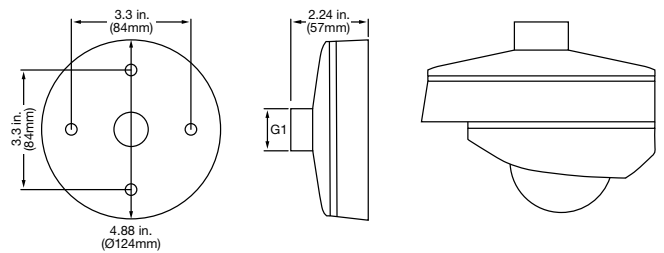

TVD-CB2 Dome 2" Cup Base