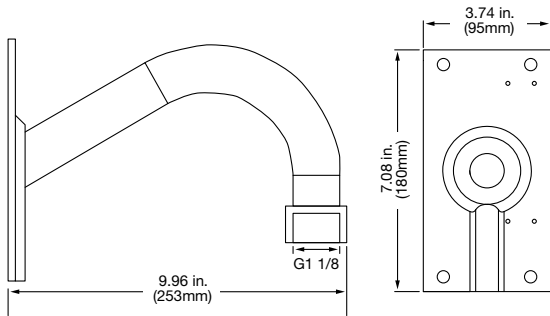

Dimensional Diagrams

TVD-BB1 Dome Back Box

TVD-BB3 Dome Back Box

TVD-BB3A Dome Angled Back Box

TVW-AWB-1 Angled Outdoor Back Box

TVW-AWB-2 Angled Indoor Back Box

TVW-2G-AD 2 Gang Electrical Box Adapter

Dimensional Diagrams

TVF-BBM 360° Back Box

TVF-WBM 360° Angled Back Box

TVD-SNB-BB Swan Neck Wall Mount Back Box

TVD-LWB-AD LWB Bracket Adapter

TVD-M2-WM Dome Wall Mount

TVD-LWB-1 Dome Bracket, L-shape

Dimensional Diagrams

TVD-LWB-2 Dome Bracket, L-shape

TVD-LWB-S Dome Wall Mount Shield

TVD-SNB Swan Neck Bracket

TVD-CB2 Dome 2" Cup Base

TVD-CB3 Dome 3" Cup Base

TVD-CB5A Integrated 5" Cup Base

Dimensional Diagrams

TVF-CBM 360° Camera Cup Base

TVW-DVM Dual View Mount