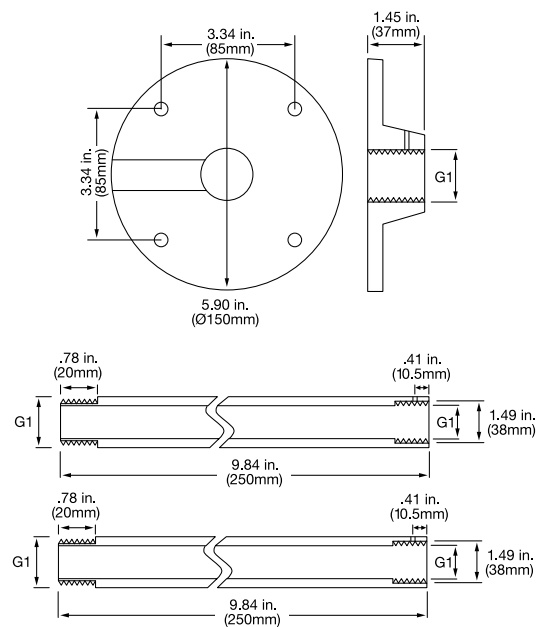

TVD-LWB-S Dome Wall Mount Shield

TVD-SNB Swan Neck Bracket

TVD-CB2 Dome 2" Cup Base

TVD-CB3 Dome 3" Cup Base

TVD-CB5A Integrated 5" Cup Base

Dimensional Diagrams

TVF-CBM 360° Camera Cup Base

TVW-DVM Dual View Mount

DR-RWM-AD Dome/Wedge Adapter Plate

TVD-M-CMA Corner Mount

TVD-M-PMA Pole Mount

TVD-PPB Pendant Ceiling Bracket

Dimensional Diagrams

TVD-M2-FM Flush Mount

TVD-VFM VF Dome Flush Mount

TVB-2G-AD Double Gang Box Adapter Plate