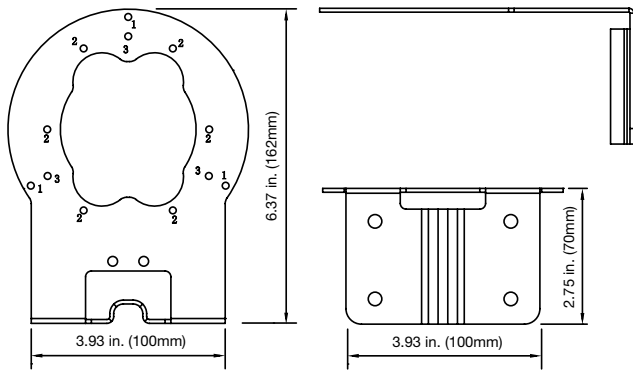

Dimensional Diagrams

TVD-BB1 Dome Back Box

TVD-BB3 Dome Back Box

TVD-BB3A Dome Angled Back Box

TVW-AWB-1 Angled Outdoor Back Box

TVW-AWB-2 Angled Indoor Back Box

TVW-2G-AD 2 Gang Electrical Box Adapter

Dimensional Diagrams

TVF-BBM 360° Back Box

TVF-WBM 360° Angled Back Box

TVD-SNB-BB Swan Neck Wall Mount Back Box

TVD-LWB-AD LWB Bracket Adapter

TVD-M2-WM Dome Wall Mount

TVD-LWB-1 Dome Bracket, L-shape

Dimensional Diagrams

TVD-LWB-2 Dome Bracket, L-shape

TVD-LWB-S Dome Wall Mount Shield

TVD-SNB Swan Neck Bracket

TVD-CB2 Dome 2" Cup Base

TVD-CB3 Dome 3" Cup Base

TVD-CB5A Integrated 5" Cup Base

Dimensional Diagrams

TVF-CBM 360° Camera Cup Base

TVW-DVM Dual View Mount