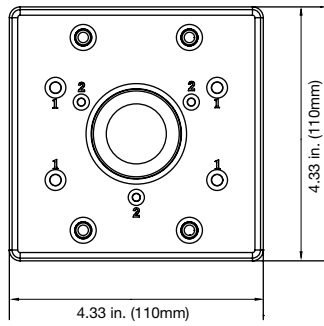

DR-RWM-AD Dome/Wedge Adapter Plate

TVD-M-CMA Corner Mount

TVD-M-PMA Pole Mount

TVD-PPB Pendant Ceiling Bracket

Dimensional Diagrams

TVD-M2-FM Flush Mount

TVD-VFM VF Dome Flush Mount

TVB-2G-AD Double Gang Box Adapter Plate