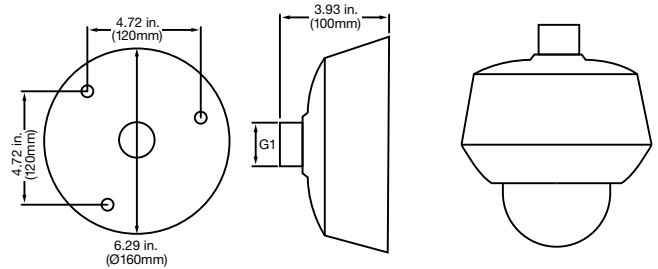

TVD-LWB-S Dome Wall Mount Shield

TVD-SNB Swan Neck Bracket

TVD-CB2 Dome 2" Cup Base

TVD-CB3 Dome 3" Cup Base

TVD-CB5A Integrated 5" Cup Base

Dimensional Diagrams

TVF-CBM 360° Camera Cup Base

TVW-DVM Dual View Mount