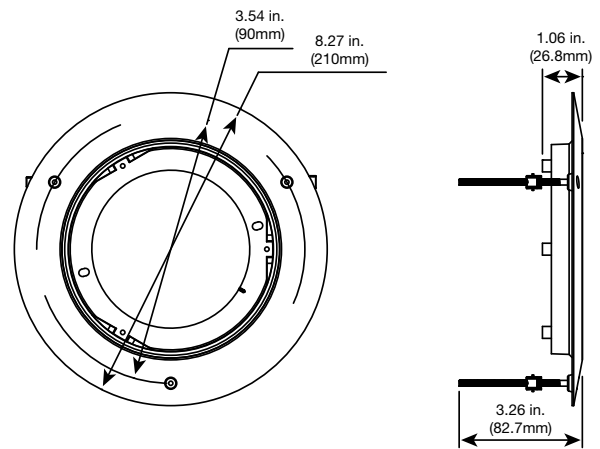

TVD-LWB-S Dome Wall Mount Shield

TVD-SNB Swan Neck Bracket

TVD-CB2 Dome 2" Cup Base

TVD-CB3 Dome 3" Cup Base

TVD-CB5A Integrated 5" Cup Base

Dimensional Diagrams

TVF-CBM 360° Camera Cup Base

TVW-DVM Dual View Mount

DR-RWM-AD Dome/Wedge Adapter Plate

TVD-M-CMA Corner Mount

TVD-M-PMA Pole Mount

TVD-PPB Pendant Ceiling Bracket

Dimensional Diagrams

TVD-M2-FM Flush Mount

TVD-VFM VF Dome Flush Mount

TVB-2G-AD Double Gang Box Adapter Plate