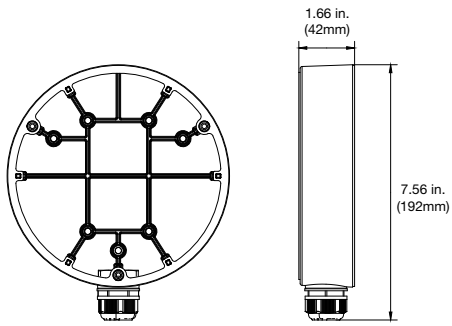

Dimensional Diagrams

TVD-BB1 Dome Back Box

TVD-BB3 Dome Back Box

TVD-BB3A Dome Angled Back Box

TVW-AWB-1 Angled Outdoor Back Box

TVW-AWB-2 Angled Indoor Back Box

TVW-2G-AD 2 Gang Electrical Box Adapter

Dimensional Diagrams

TVF-BBM 360° Back Box

TVF-WBM 360° Angled Back Box

TVD-SNB-BB Swan Neck Wall Mount Back Box

TVD-LWB-AD LWB Bracket Adapter

TVD-M2-WM Dome Wall Mount

TVD-LWB-1 Dome Bracket, L-shape

Dimensional Diagrams

TVD-LWB-2 Dome Bracket, L-shape