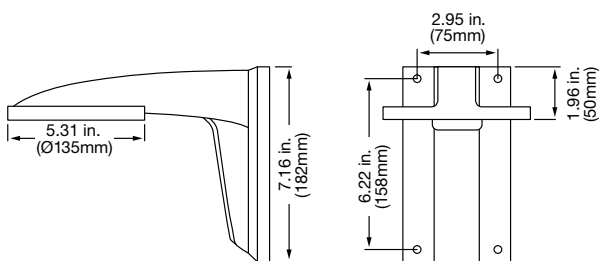

TVF-BBM 360° Back Box

TVF-WBM 360° Angled Back Box

TVD-SNB-BB Swan Neck Wall Mount Back Box

TVD-LWB-AD LWB Bracket Adapter

TVD-M2-WM Dome Wall Mount

TVD-LWB-1 Dome Bracket, L-shape

Dimensional Diagrams

TVD-LWB-2 Dome Bracket, L-shape