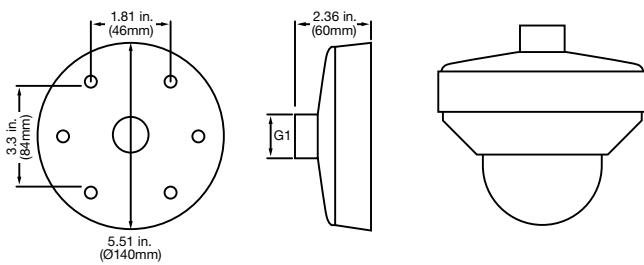

TVD-LWB-S Dome Wall Mount Shield

TVD-SNB Swan Neck Bracket

TVD-CB2 Dome 2" Cup Base

TVD-CB3 Dome 3" Cup Base

TVD-CB5A Integrated 5" Cup Base

Dimensional Diagrams

TVF-CBM 360° Camera Cup Base

TVW-DVM Dual View Mount