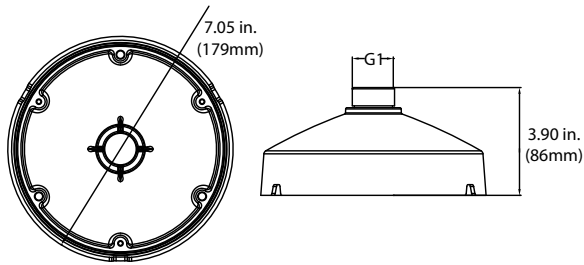

TVD-LWB-S Dome Wall Mount Shield

TVD-SNB Swan Neck Bracket

TVD-CB2 Dome 2" Cup Base

TVD-CB3 Dome 3" Cup Base

TVD-CB5A Integrated 5" Cup Base

Dimensional Diagrams

TVF-CBM 360° Camera Cup Base

TVW-DVM Dual View Mount