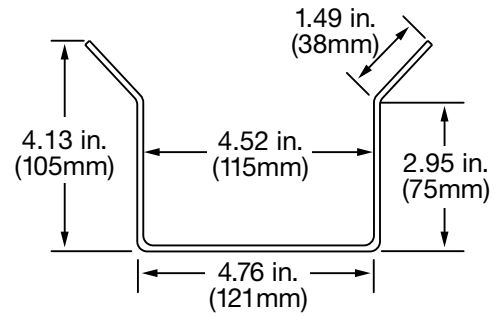

TVD-M-CMA Corner Mount