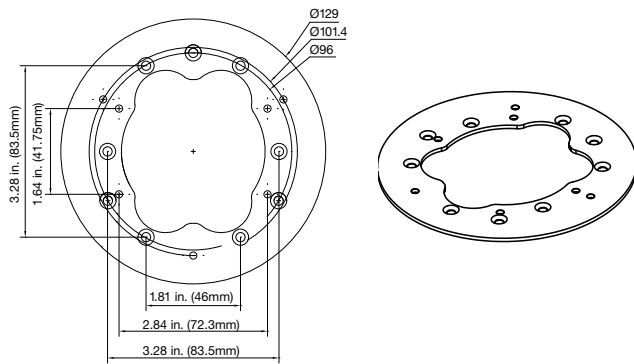

TVD-LWB-S Dome Wall Mount Shield

TVD-SNB Swan Neck Bracket

TVD-CB2 Dome 2" Cup Base

TVD-CB3 Dome 3" Cup Base

TVD-CB5A Integrated 5" Cup Base

Dimensional Diagrams

TVF-CBM 360° Camera Cup Base

TVW-DVM Dual View Mount

DR-RWM-AD Dome/Wedge Adapter Plate

TVD-M-CMA Corner Mount

TVD-M-PMA Pole Mount

TVD-PPB Pendant Ceiling Bracket

Dimensional Diagrams

TVD-M2-FM Flush Mount

TVD-VFM VF Dome Flush Mount

TVB-2G-AD Double Gang Box Adapter Plate