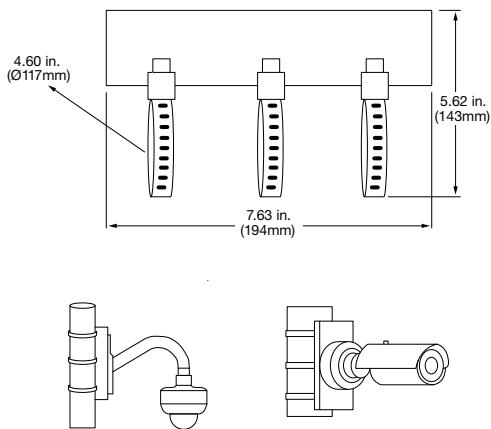

TVF-BBM 360° Back Box

TVF-WBM 360° Angled Back Box

TVD-SNB-BB Swan Neck Wall Mount Back Box

TVD-LWB-AD LWB Bracket Adapter

TVD-M2-WM Dome Wall Mount

TVD-LWB-1 Dome Bracket, L-shape

Dimensional Diagrams

TVD-LWB-2 Dome Bracket, L-shape

TVD-LWB-S Dome Wall Mount Shield

TVD-SNB Swan Neck Bracket

TVD-CB2 Dome 2" Cup Base

TVD-CB3 Dome 3" Cup Base

TVD-CB5A Integrated 5" Cup Base

Dimensional Diagrams

TVF-CBM 360° Camera Cup Base

TVW-DVM Dual View Mount

DR-RWM-AD Dome/Wedge Adapter Plate

TVD-M-CMA Corner Mount

TVD-M-PMA Pole Mount

TVD-PPB Pendant Ceiling Bracket

Dimensional Diagrams

TVD-M2-FM Flush Mount

TVD-VFM VF Dome Flush Mount

TVB-2G-AD Double Gang Box Adapter Plate