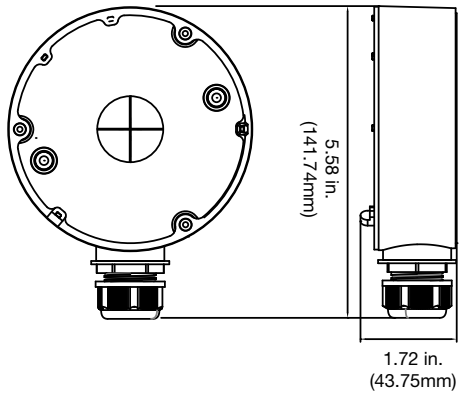

Box and Bullet Camera Mount Selection Guide

		Back Box Included	Mounting to a Back Box	Mounting to a Recessed 2 Gang Electrical Box	Wall Mount		
					TVC-M-WM	TVC-M2-WM	Box Camera Outdoor Housing w/Heater and TVC-M2-WM Wall Mount
		Refer to legend below.					
Cat.	SKU						
IP	TVB-3101		1	2			
	TVB-3102		1	2			
	TVB-3103		1	2			
	TVB-3104	A					
	TVB-3105	A					
	TVB-3201	A					
	TVB-3202	A					
	TVB-3203	A					
	TVB-5301		1	2			
	TVB-5302		1	2			
	TVB-5303	A					
	TVB-5304	A					
	TVB-5305	A					
	TVB-5306	A					
	TVB-5401	A					
	TVB-5402	A					
	TVB-5403	A					
	TVB-5404	A					
	TVB-5405	A					
	TVB-5501		1	2			
TVB-5502		1	2				
TVC-3201							
TVC-3202							
TVC-5401							
TVC-5402							
TVC-5403							
ANALOG	TVB-4201		1	2			
	TVB-4202		1	2			
	TVB-4203	A					
	TVB-4401		1	2			
	TVB-4402	A					
	TVB-4403		1	2			
	TVB-4404	A					
	TVB-4405	A					
	TVB-4406	A					
	TVB-4407		1	2			
	TVB-4408	A					
	TVB-4409		1	2			
TVB-4410	A						
TVC-4401							

Optional Back Box and Adapter

(1) TVB-BB1 Fixed Lens Bullet Back Box	(2) TVB-2G-AD Recessed 2 Gang Box* Adapter Plate
	

Included Back Box

(A)
VF Lens Bullet Back Box

*Note: Not compatible with surface mount/all-weather 2 gang box.

Dimensional Diagrams

TVD-BB1 Dome Back Box

TVD-BB3 Dome Back Box

TVD-BB3A Dome Angled Back Box

TVW-AWB-1 Angled Outdoor Back Box

TVW-AWB-2 Angled Indoor Back Box

TVW-2G-AD 2 Gang Electrical Box Adapter

Dimensional Diagrams