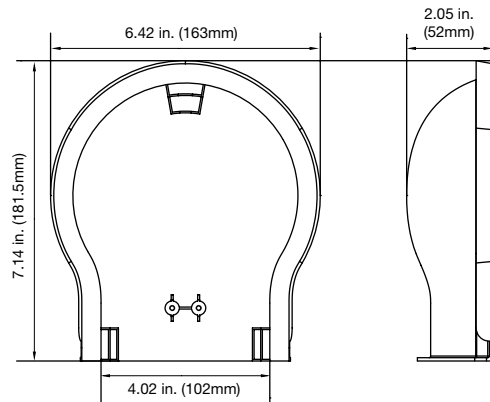

TVD-LWB-S Dome Camera Wall Mount Shield