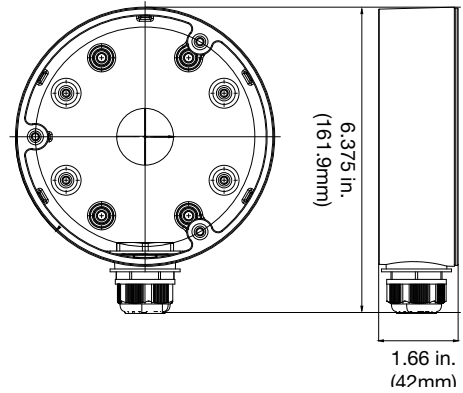

Box and Bullet Camera Mount Selection Guide

		Back Box Included	Mounting to a Back Box	Mounting to a Recessed 2 Gang Electrical Box	Wall Mount		
					TVC-M-WM	TVC-M2-WM	Box Camera Outdoor Housing w/Heater and TVC-M2-WM Wall Mount
		Refer to legend below.					
Cat.	SKU						
IP	TVB-3101		1	2			
	TVB-3102		1	2			
	TVB-3103		1	2			
	TVB-3104	A					
	TVB-3105	A					
	TVB-3201	A					
	TVB-3202	A					
	TVB-3203	A					
	TVB-5301		1	2			
	TVB-5302		1	2			
	TVB-5303	A					
	TVB-5304	A					
	TVB-5305	A					
	TVB-5306	A					
	TVB-5401	A					
	TVB-5402	A					
	TVB-5403	A					
	TVB-5404	A					
	TVB-5405	A					
	TVB-5501		1	2			
TVB-5502		1	2				
TVC-3201							
TVC-3202							
TVC-5401							
TVC-5402							
TVC-5403							
ANALOG	TVB-4201		1	2			
	TVB-4202		1	2			
	TVB-4203	A					
	TVB-4401		1	2			
	TVB-4402	A					
	TVB-4403		1	2			
	TVB-4404	A					
	TVB-4405	A					
	TVB-4406	A					
	TVB-4407		1	2			
	TVB-4408	A					
	TVB-4409		1	2			
TVB-4410	A						
TVC-4401							

Optional Back Box and Adapter

(1) TVB-BB1 Fixed Lens Bullet Back Box	(2) TVB-2G-AD Recessed 2 Gang Box* Adapter Plate
	

Included Back Box

(A)
VF Lens Bullet Back Box

*Note: Not compatible with surface mount/all-weather 2 gang box.

Dimensional Diagrams

TVD-BB1 Dome Back Box

TVD-BB3 Dome Back Box

TVD-BB3A Dome Angled Back Box

TVW-AWB-1 Angled Outdoor Back Box

TVW-AWB-2 Angled Indoor Back Box

TVW-2G-AD 2 Gang Electrical Box Adapter

Dimensional Diagrams