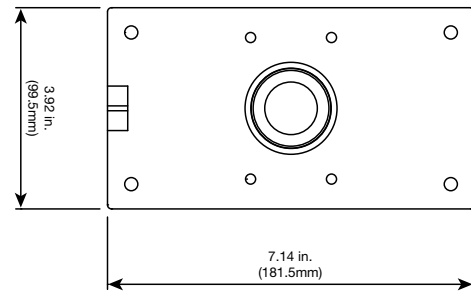

Dimensional Diagrams

TVD-BB1 Dome Back Box

TVD-BB3 Dome Back Box

TVD-BB3A Dome Angled Back Box

TVW-AWB-1 Angled Outdoor Back Box

TVW-AWB-2 Angled Indoor Back Box

TVW-2G-AD 2 Gang Electrical Box Adapter

Dimensional Diagrams

TVF-BBM 360° Back Box

TVF-WBM 360° Angled Back Box

TVD-SNB-BB Swan Neck Wall Mount Back Box

TVD-LWB-AD LWB Bracket Adapter

TVD-M2-WM Dome Wall Mount

TVD-LWB-1 Dome Bracket, L-shape

Dimensional Diagrams

TVD-LWB-2 Dome Bracket, L-shape