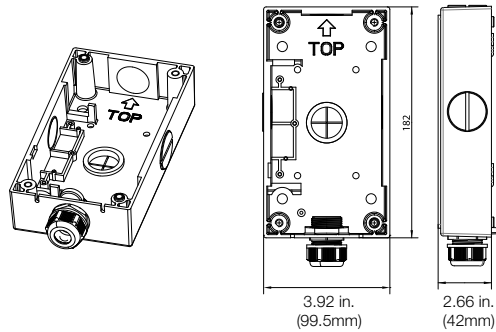

Optional Back Box and Adapter

(1) TVB-BB1 Fixed Lens Bullet Back Box	(2) TVB-2G-AD Recessed 2 Gang Box* Adapter Plate
	

Included Back Box

(A)
VF Lens Bullet Back Box

*Note: Not compatible with surface mount/all-weather 2 gang box.

Dimensional Diagrams

TVD-BB1 Dome Back Box

TVD-BB3 Dome Back Box

TVD-BB3A Dome Angled Back Box

TVW-AWB-1 Angled Outdoor Back Box

TVW-AWB-2 Angled Indoor Back Box

TVW-2G-AD 2 Gang Electrical Box Adapter

Dimensional Diagrams

TVF-BBM 360° Back Box

TVF-WBM 360° Angled Back Box

TVD-SNB-BB Swan Neck Wall Mount Back Box

TVD-LWB-AD LWB Bracket Adapter

TVD-M2-WM Dome Wall Mount

TVD-LWB-1 Dome Bracket, L-shape

Dimensional Diagrams

TVD-LWB-2 Dome Bracket, L-shape