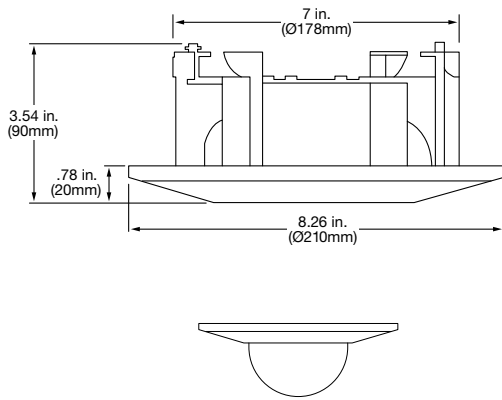

TVD-LWB-S Dome Wall Mount Shield

TVD-SNB Swan Neck Bracket

TVD-CB2 Dome 2" Cup Base

TVD-CB3 Dome 3" Cup Base

TVD-CB5A Integrated 5" Cup Base

Dimensional Diagrams

TVF-CBM 360° Camera Cup Base

TVW-DVM Dual View Mount

DR-RWM-AD Dome/Wedge Adapter Plate

TVD-M-CMA Corner Mount

TVD-M-PMA Pole Mount

TVD-PPB Pendant Ceiling Bracket

Dimensional Diagrams

TVD-M2-FM Flush Mount

TVD-VFM VF Dome Flush Mount

TVB-2G-AD Double Gang Box Adapter Plate