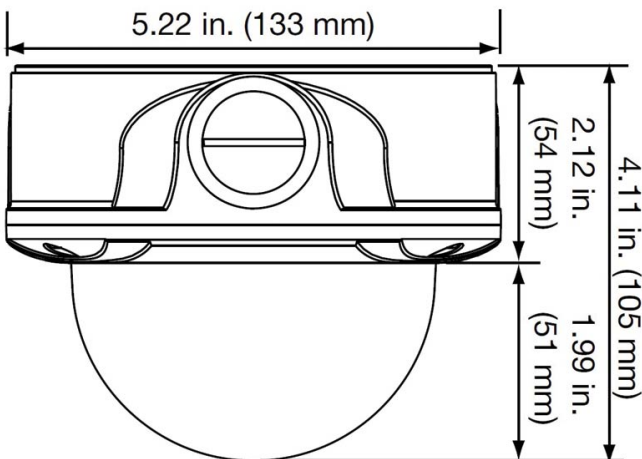

Housing

- Camera type: Dome
- IP rating: IP66
- Outdoor: Yes
- Rugged: Yes
- Vandal proof: Yes
- Housing color: Grey - pantone 428C
- Cable management: Using bracket

Lens

- Mount type: C/CS
- Control type: DC
- Focal length: 2.8 to 10 mm
- Autoiris: Yes
- Varifocal: Yes

Power consumption

- PSU included: No
- Voltage Input: 12 VDC / 24 VAC
- PoE: PoE (802.3af)

Mechanical/ Environmental

- Dimensions: 133 x 105 mm
- Weight: 1600 g
- Operating Temperature: -30 to +50°C

Diagram