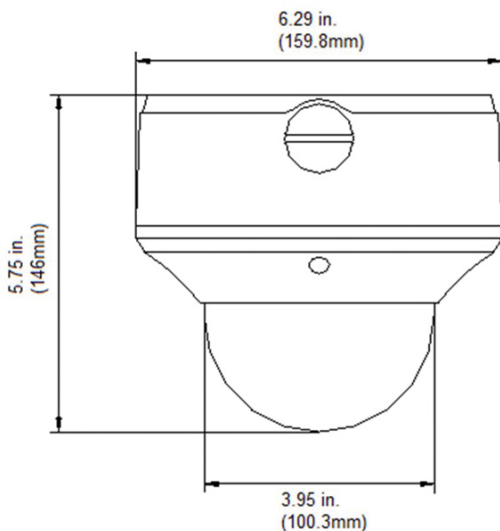

Lighting performance

- Wide Dynamic Range: Yes
- WDR in dB: 120dB
- Digital noise reduction: 3D
- Day/Night: True Day/Night
- Motorized IR Cut Filter: Yes
- Color sensitivity: 0.01Lux @(F1.2,AGC ON)
- B/W sensitivity: 0.01Lux @(F1.2,AGC ON)
- IR sensitivity: 0 Lux with IR
- IR Range: Approx. 20 to 30 meters
- IR Wavelength: 850nm
- B/W trigger: 4.6Lux
- IR trigger: 4.6Lux

Housing

- Camera type: IR Dome
- IP rating: IP66
- Outdoor: Yes
- Rugged: Yes
- Vandal proof: Yes

Lens

- Mount type: N/A
- Control type: Motorized
- Optical zoom: Yes
- Focal length: 2.7 – 9 mm @ F1.6
- F-stop: 1.6

- Autoiris: DC drive
- Varifocal: Yes
- Zoom lens: 3.33
- Autofocus: Yes

Power consumption

- PSU included: No
- Voltage Input: 24 VAC
- Current: 1A
- Power Consumption: Max. 24W
- PoE: High PoE (802.3at)

Network

- ONVIF: 2.1 Profile S
- PSIA: Yes
- CGI: Yes
- Network Protocols: TCP/IP, HTTP, DHCP, DNS, DDNS, RTP, RTSP, PPPoE, SMTP, NTP, UPnP, ICMP, IGMP, SNMP, FTP, 802.1x, QoS, HTTPS

Local Storage

- Media: Built-in Micro SD
- Capacity: 32 GB

Camera Analytics

- Motion Detection: Yes
- Privacy Masking: Yes

Mechanical/ Environmental

- Dimensions: 159.8 × 146 mm (6.29" × 5.75")
- Weight: 2100 g (3.09 lbs)
- Cold start temperature: -40 °C – 60 °C (-40 °F – 140 °F) with heater on
- Operating Temperature: -40 °C – 60 °C (-40 °F – 140 °F) with heater on

Diagram

Ordering Information

TVD-M3245E-2M-P
3 MPX Full HD Outdoor WDR IR Dome Camera, 2.7-9.0 mm,
PAL

TVD-M3245E-2M-N
3 MPX Full HD Outdoor WDR IR Dome Camera, 2.7-9.0 mm,
NTSC