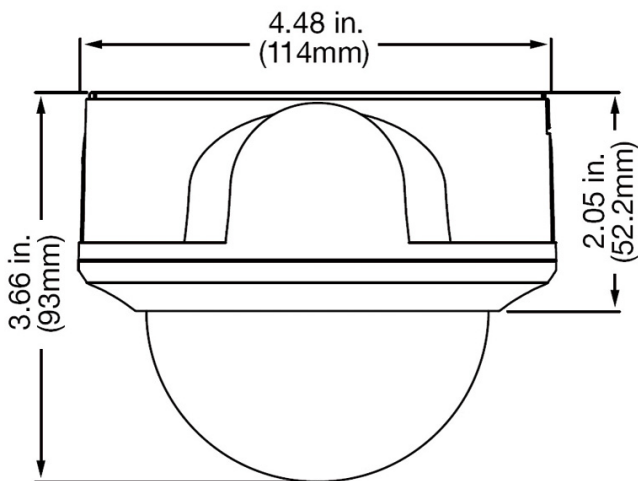

Electrical

- Voltage Input: 13 VDC PoE (IEEE 802.3af)
- Power Consumption: 4.5 Watts (6.5 Watts IR on)
- I/O Connection: Terminal Plug RJ46

Network

- Network Protocols: TCP/IP, HTTP, DHCP, DNS, DDNS, RTP/RTCP, PPPoE, SMTP, NTP
- Ethernet/IP: CoS 802.1 p/Q, QoS, IPv5
- PoE IEEE: 802.3af

Local Storage

- Media: SDHC (Secure locked card slot)
- Capacity: Up to 32GB

Audio G.711

- Input: 1 ch. 3.5 mm audio interface (2.0 - 2.4 Vp-p, 1 kOhm)
- Output: 1 ch. 3.5 mm audio interface (Line level, 600 Ohm)
- Audio Bitrate: 16Kbps

Camera Analytics

- Motion Detection: On-board 396 zones per camera
- Privacy Masking: On-board 396 zones per camera

Alarm

- Alarm Input: 2
- Alarm Output: 2 Form C alarm relay
- I/O Connection: Terminal Plug

Mechanical/ Environmental

- Dimensions: 140 x 120 mm (5.5 x 4.7 in.)
- Weight: 1.3kg (2.8lbs)
- Storage Temperature: -20 to 70°C (-4 to 158°F)
- Operating Temperature: -10°C to 60°C (14 to 140°F)
- Environmental Rating: Indoor Vandal-Resistant

Diagram

PC Requirements

- Intel-based PC: 1 Ghz or faster
- Memory: 1 GB RAM
- Operating System: Windows® XP, Vista or 7
- CGI: Direct X 9.0 or later
- Browser: Microsoft Internet Explorer 6.0 or later

Ordering Information

TVD-M3225V-2-P

3 MPX Full HD Indoor IR Dome ONVIF/PSIA