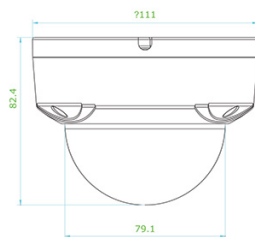

Mechanical / Environmental

Dimensions:	Ø 111 × 82 mm (Ø 4,4 x 3,2 in)
Weight:	370g (0.82lb)
Cold start Temperature	-30°C (-22°F)
Operating Temperature:	-30°C to 60°C (-22°F to 140°F)

Ordering Information

Part No.	Description
TVD-1106	3 MPX Full HD Outdoor IR Dome Camera, Fixed 2.8mm, PAL
TVD-1105	1.3 MPX HD Outdoor IR Dome Camera, Fixed 2.8mm, PAL

Unit: mm