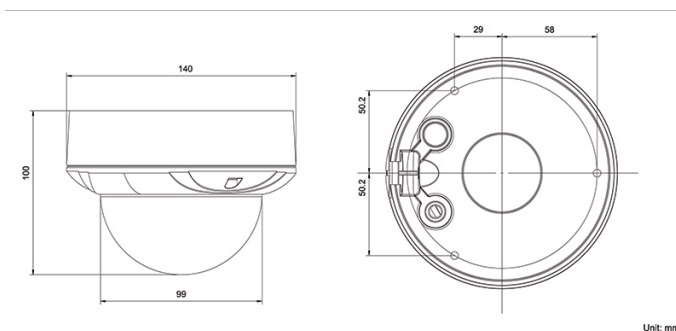

Camera Analytics	
Motion Detection:	Yes
Privacy Masking:	4
Alarm	
Alarm Input:	1
Alarm Output:	1
Mechanical / Environmental	
Dimensions:	Ø 140 × 100 mm (Ø 5,5 x 3,9 in)
Weight:	767g (1.7lb)
Cold start Temperature:	-20°C (-4°F)
Operating Temperature:	-30°C to 60°C (-22°F to 140°F)

Ordering Information

Part No.	Description
TVD-1104	3 MPX Full HD Outdoor IR Dome Camera, 2.8 to 12mm, PAL

Unit: mm