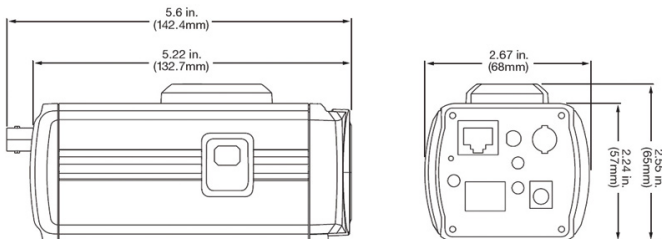

TVC-N240-1-P

4CIF WDR Box Camera ONVIF/PSIA

Specifications

Camera

- Sensor: 1/3" WDR CCD
- Day/Night: Motorized IR Cut Filter
- IP Compression/Standard: H.264 PSIA/ONVIF
- Maximum Resolution (@ FPS): 704 X 576 (25 FPS)
- Maximum Real Time Resolution (@ FPS): 704 X 576 (25 FPS)
- Dual Streaming: Yes
- Video Bit Rate: 32 Kbps to 8 Mbps, adjustable
- Sensitivity: 0.35 Lux (Color)
- S/N Ratio: > 50 dB
- Auto Exposure (shutter): 1/25s to 1/100,000s
- Composite Output (BNC): PAL, 1.0 Vp-p @ 75 ohm (NTSC Selectable)
- Lens : C/CS (autoiris)

Electrical

- Voltage Input: 12 VDC PoE (IEEE 802.3af)
- Power Consumption: 5.5 Watts (10.5 Watts w/ IR cut filter motor)
- I/O Connection: Terminal Plug RJ45

Network

- Network Protocols: TCP/IP, HTTP, DHCP, DNS, DDNS, RTP/RTCP, PPPoE, SMTP, NTP
- Ethernet/IP: CoS 802.1 p/Q, QoS, IPv4
- PoE IEEE: 802.3af

Local Storage

- Media: SDHC (Secure locked card slot)
- Capacity: Up to 32GB

Audio G.711

- Input: 1 ch. 3.5 mm audio interface (2.0 - 2.4 Vp-p, 1 kOhm)
- Output: 1 ch. 3.5 mm audio interface (Line level, 600 Ohm)
- Audio Bitrate: 16Kbps

Camera Analytics

- Motion Detection: On-board 396 zones per camera
- Privacy Masking: On-board 396 zones per camera

Alarm

- Alarm Input: 1
- Alarm Output: 1 Form C alarm relay
- I/O Connection: Screw Terminal

Mechanical/ Environmental

- Dimensions: 68 x 57 x 133mm (2.68 x 2.24 x 5.27 in.)
- Weight: 0.5kg (1.1bs)
- Storage Temperature: -20 to 70°C (-4 to 158°F)

Diagram

- Operating Temperature: -10°C to 60°C (14 to 140°F)
- Environmental Rating: Indoor

PC Requirements

- Intel-based PC: 1 Ghz or faster
- Memory: 1 GB RAM
- Operating System: Windows® XP, Vista or 7
- CGI: Direct X 9.0 or later
- Browser: Microsoft Internet Explorer 6.0 or later

Ordering Information

TVC-N240-1-P

4CIF WDR Box Camera ONVIF/PSIA