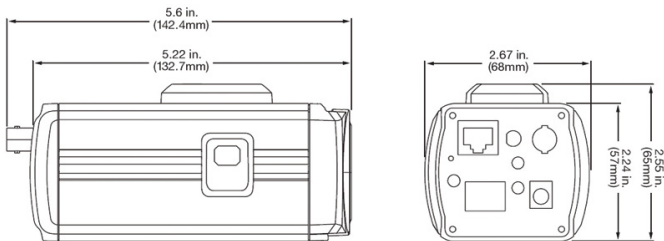

Electrical

- Voltage Input: 12 VDC PoE (IEEE 802.3af)
- Power Consumption: 4.5 Watts (9.5 Watts w/ IR cut filter motor)
- I/O Connection: Terminal Plug RJ45

Network

- Network Protocols: TCP/IP, HTTP, DHCP, DNS, DDNS, RTP/RTCP, PPPoE, SMTP, NTP
- Ethernet/IP: CoS 802.1 p/Q, QoS, IPv4
- PoE IEEE: 802.3af

Local Storage

- Media: SDHC (Secure locked card slot)
- Capacity: Up to 32GB

Audio G.711

- Input: 1 ch. 3.5 mm audio interface (2.0 - 2.4 Vp-p, 1 kOhm)
- Output: 1 ch. 3.5 mm audio interface (Line level, 600 Ohm)
- Audio Bitrate: 16Kbps

Camera Analytics

- Motion Detection: On-board 396 zones per camera
- Privacy Masking: On-board 396 zones per camera

Alarm

- Alarm Input: 1
- Alarm Output: 1 Form C alarm relay
- I/O Connection: Screw Terminal

Mechanical/ Environmental

- Dimensions: 68 x 57 x 133mm (2.68 x 2.24 x 5.27 in.)
- Weight: 0.5kg (1.1bs)
- Storage Temperature: -20 to 70°C (-4 to 158°F)
- Operating Temperature: -10°C to 60°C (14 to 140°F)

Diagram

Environmental Rating: Indoor

PC Requirements

- Intel-based PC: 1 Ghz or faster
- Memory: 1 GB RAM
- Operating System: Windows® XP, Vista or 7
- CGI: Direct X 9.0 or later
- Browser: Microsoft Internet Explorer 6.0 or later

Ordering Information

TVC-M2220-1-P

2 MPX HD Box Camera ONVIF/PSIA