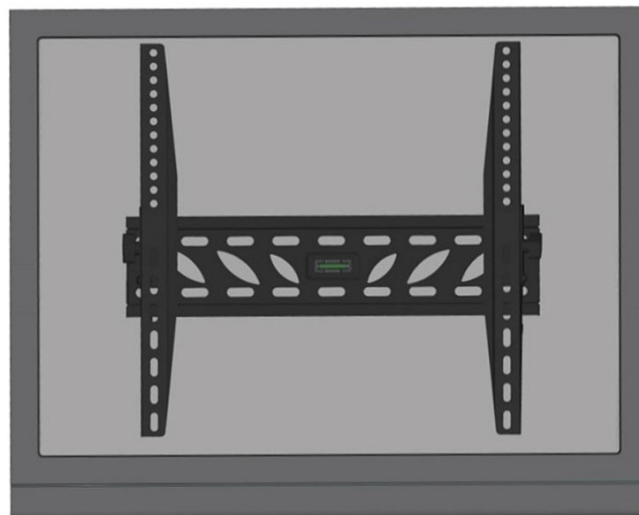

LED-W240

LCD/TFT VESA tiltable Wall mount for screens up to 47" (118 cm)

Overview

The LED-W240 is an LCD/TFT tiltable wall mount which allows you to mount LCD screens up to 47" to a wall. This wall mount allows users to tilt screens up to 20 degrees.

The wall mount can easily be attached using the universal VESA hole pattern.

Suitable products

This accessory is ideal for use in combination with the UVM-2600, UVM-3200 and UVM-4200.

Standard Features

- Supports monitors up to 47"
- VESA compatible

LED-W240

LCD/TFT VESA tiltable Wall mount for screens up to 47" (118 cm)

Specifications

Product features

Color:	Black
Max. Weight:	50 kg (110lbs)
Screen size support:	23" - 47"
Distance to wall:	39 mm
Amt of mountable screens:	1
VESA minimum	100x100 mm
VESA maximum	400x400 mm

Supported products

UVM-2600
UVM-3200
UVM-4200

Ordering Information

Part No.	Description
LED-W240	LCD/TFT VESA tiltable Wall mount for screens up to 47" (118 cm)