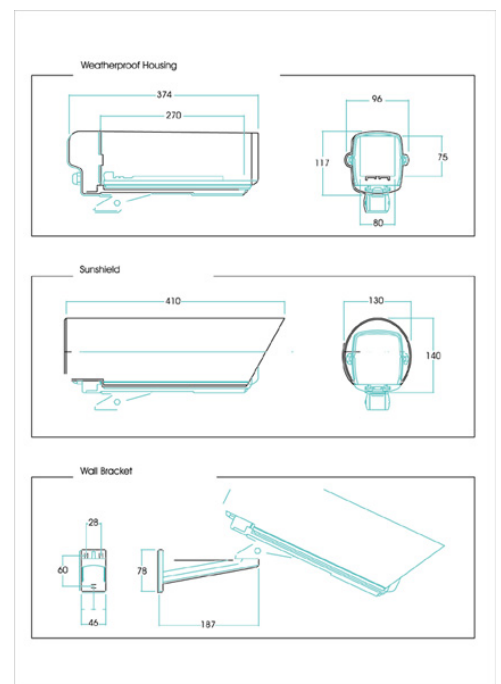

CHW270/IP66/24VAC

Camera Housing & Wall Bracket IP66 24VAC- PSU 230V Heater

Specifications

Material	Die-cast or extruded aluminium
	Epoxy paint coated
	ABS or glass re-inforced nylon
IP rating	IP66
Mounting options	Wall brackets
Voltage	
Heater	220 VAC or 24 VAC
PSU	220 VAC input / 24 VAC output
Blower	N/A
Power	13 W
Heater	7 W (230 VAC)
Blower	N/A
Useable internal length	270 mm
Dimensions (W x H x D)	128 x 138 x 410 mm

Ordering Information

Part No.	Description
CHW270/IP66/24VAC	Camera Housing & Wall Bracket IP66 24VAC- PSU 230V Heater

As a company of innovation, UTC Fire & Security reserves the right to change product specifications without notice. For the latest product specifications, visit [UTC Fire & Security](#) online or contact your sales representative.

UTC Fire & Security

A United Technologies Company