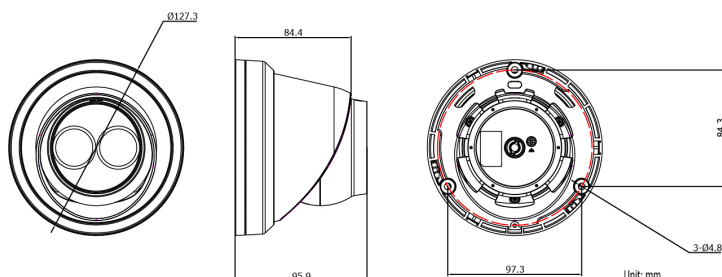

Storage

Local storage support	Yes
Local storage type	Built-in Micro SD/SDHC/SDXC card slot
Max. storage capacity	128GB

Video intelligence

Alarm trigger	HDD error, HDD full, Illegal login, IP address conflict, Motion detection, Network disconnected, Video tampering
ROI	Support 1 fixed region for main stream and sub-stream
Video analytics	Advanced motion detection, Face detection, Intrusion detection, Line crossing detection

General

Technology	IP
Video standard	NTSC, PAL
Display modes	Hallway View, Mirror, ROI (Region Of Interest)
Software compatibility	OnGuard, Prism, TruVision Navigator, TVRmobile, UltraView, Web Browser

Electrical

Operating voltage	12 VDC $\pm$ 25%, Φ 5.5 mm coaxial power plug PoE (802.3af, class 3)
Power consumption	max. 6 W @ 12 VDC
Current consumption	0.5 A @ 12 VDC

Physical

Physical dimensions	127 x 96 mm 5.01 x 3.78 in.
Net weight	620 g 1.37 lb.
Colour	White
Form Factor	Turret

Environmental

Vandal proof	Yes
Operating temperature	-30 to +60°C -22 to +140°F
Relative humidity	<95% (non-condensing)
Environment	Outdoor
IP rating	IP67

Regulatory

Compliance	CE, FCC, REACH, RoHS, UL, WEEE

As a company of innovation, UTC Fire & Security reserves the right to change product specifications without notice. For the latest product specifications, visit UTC Fire & Security online or contact your sales representative.

14 December 2018 - 3:48 PM