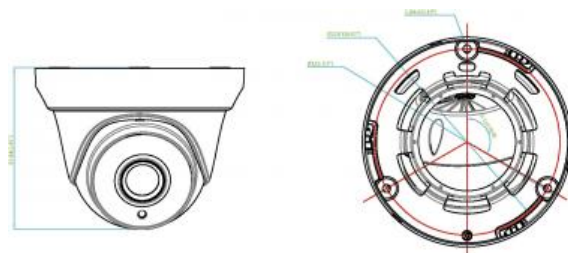

Physical

Form Factor	Turret
Physical dimensions	127 x 98 mm
Net weight	345 g
Colour	Grey

Environmental

Operating temperature	-40 to +60°C -40 to +140°F
Vandal proof	No
Environment	Outdoor
IP-rating	66

Standards & regulation

Compliance	UL, CE, FCC, REACH, RoHS, HALT, WEEE
------------	--------------------------------------

Environmental & Physical

Weight:	345 g (0.76 lbs)
Dimensions:	126.7 x 97.84 mm (5 x 3.85 in.)
Operation temperature:	-40 to +60° C (-40 to +140° F)
Environmental rating:	IP66