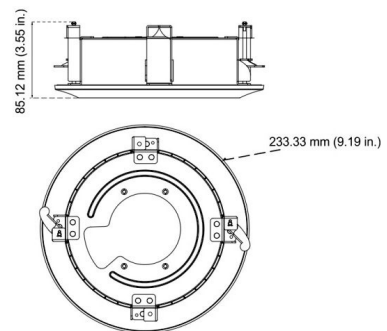

## Technical Specifications

### TVP-CFM

Dimensions:	233 x 85 mm
Weight:	640g
Color:	Grey color (Pantone 428c)

As a company of innovation, UTC Fire & Security reserves the right to change product specifications without notice. For the latest product specifications, visit UTC Fire & Security online or contact your sales representative.