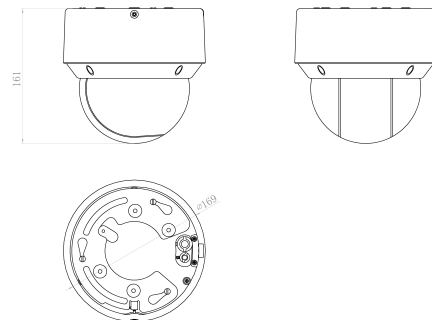

TVP-5103

TruVision Compact 3 MPX IP PTZ camera, Outdoor, Pendant/Wall/Flush Mount, True D/N, WDR, IR Cut, 50m IR, H.265, H.264, ONVIF/PSIA, 20X Optical zoom, SDHC Card slot, PoE+/12VDC

As a company of innovation, UTC Fire & Security reserves the right to change product specifications without notice. For the latest product specifications, visit UTC Fire & Security online or contact your sales representative.

10 July 2018 - 9:28 AM