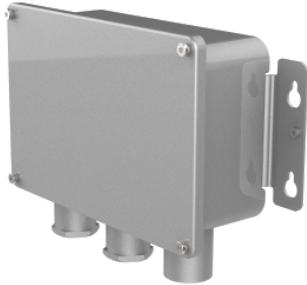

TVJ-JBS

TruVision Stainless Steel Junction Box for use with TVD-5801, TVB-5801, TVB-5802

Details

- For use with TVD-5801, TVB-5801 and TVB-5802
- For wall mount installations
- Allows for cable management
- Stainless Steel

TVJ-JBS

TruVision Stainless Steel Junction Box for use with TVD-5801, TVB-5801, TVB-5802

Technical Specifications

General

Bracket type	Camera
Camera support type	PTZ camera

TVJ-JBS

Dimensions:	248.7 × 174 × 77.5 mm
Weight:	1981 g
Color:	Grey color (Pantone 428c)