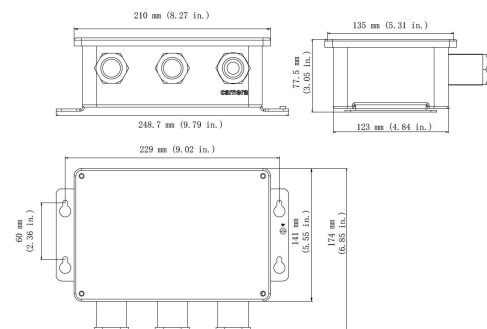

TVJ-JBS

TruVision Stainless Steel Junction Box for use with TVD-5801, TVB-5801, TVB-5802

Technical Specifications

General

Bracket type	Camera
Camera support type	PTZ camera

TVJ-JBS

Dimensions:	248.7 × 174 × 77.5 mm
Weight:	1981 g
Color:	Grey color (Pantone 428c)