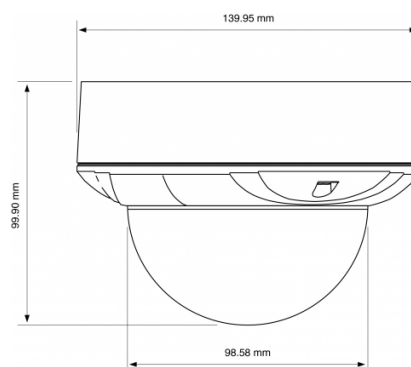

Lens

Focal length	2.8-12mm
F-stop	f1.4
Auto-iris	Yes
Auto-focus	Yes
Motorized Zoom	Yes
Lens Type	Motorized

Network

Supported Network Protocols	802.1x, DDNS, DHCP, DNS, ezDDNS, FTP, HTTP, HTTPS, IPv4, IPv6, NTP, PPPoE, Qos, RTP, RTSP, SMTP, SNMP, TCP, TCP/IP
Supported Video Standards	CGI, ONVIF, PSIA

Audio

Audio In	1
Audio Out	1
Audio Compression	G.711A, G.711U, G.722.1, G.726, MP2L2

Alarm I/O

Alarm Outputs	1
Alarm Inputs	1

Storage

Max Storage Capacity	Up to 128 GB
Local Storage Support	Yes
Local Storage Type	Micro SD/SDHC/SDXC

Video intelligence

Basic Alarm Detection	Motion, Privacy Masking, Tamper
Video Analytics	Cross line, Dual VCA, Intrusion detection, Region of Interest (ROI)

General

Technology	IP
Display Modes	Hallway View, Mirror, ROI (Region Of Interest)
OSD	Text Overlay
Video Standard	NTSC, PAL

Electrical

Power supply type	12 VDC
Power consumption	7.5W
Current consumption	625mA

Physical

Form Factor	Dome
Physical dimensions	139.95 x 99.90 mm
Net weight	1.76 lbs 800g
Colour	Grey (Pantone 428c)

Environmental

Operating temperature	-22°F~140°F -30°C~60°C
Storage temperature	-22°F~140°F -30°C~60°C
Relative humidity	< 95% (non-condensing)
Vandal proof	Yes
Environment	Outdoor
IP-rating	IP67

Standards & regulation

Compliance	CE, FCC, REACH, RoHS, UL, WEEE

As a company of innovation, UTC Technologies reserves the right to change product specifications without notice. For the latest product specifications, visit UTC Technologies online or contact your sales representative.