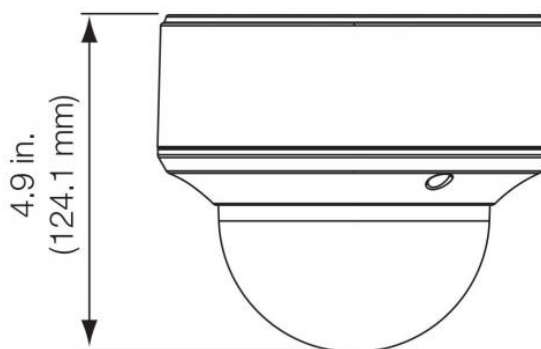

TVD-2406

TruVision 5 MPX HD-TVI Motorized Dome camera, 2.8-12mm lens - PAL

Technical Specifications

Camera

Sensor Scan	Progressive
Sensor Type	CMOS
Max. Resolution	5 MPX
Total Pixels (H x V)	2592 x 1944
Digital S/N ratio (dB)	>62dB
Electronic Shutter	NTSC: 1/30 s to 1/50,000 s; PAL: 1/25 s to 1/50,000 s

Lighting performance

Wide dynamic range (WDR)	Digital WDR
Day/Night	True Day/Night
Motorized IR Cut Filter	Yes
B/W Sensitivity	0.01 lux @ f1.2 (AGC On); 0 lux with IR
InfraRed (IR)	Yes
IR Range	40m

Encoding

Main Stream Supported Resolutions	1920 x 1080 (1080p), 2592 x 1944
Max. Resolution @ fps	2560 (H) x 1944 (V) @ 12.5 fps

Lens

Focal length	2.8-12mm
Auto-focus	Yes
Motorized Zoom	Yes
Lens Type	Motorized

Video intelligence

Video Analytics	Defect pixel correction, Smart IR

General

Technology	HD-TVI analog
Display Modes	Mirror
Video Output	BNC Composite
Video Standard	PAL

Electrical

Power supply type	12 VDC
Power consumption	9W (Max.)
Current consumption	750mA
Operating voltage	12VDC

Physical

Form Factor	Turret
Rugged	IK10
Physical dimensions	5.35 x 4.65 in. 135.78 x 118.2mm
Net weight	1.57 lb. 750g
Colour	Grey (Pantone 428c)

Environmental

Operating temperature	-40°~60° -40°F~140°F
Relative humidity	<90% (non-condensing)
Vandal proof	No
Environment	Indoor, Outdoor
IP-rating	IP67
Cold Start Temperature	-40°~60° -40°F~140°F

Standards & regulation

Compliance	CE, FCC, REACH, RoHS, UL, WEEE

As a company of innovation, UTC Technologies reserves the right to change product specifications without notice. For the latest product specifications, visit UTC Technologies online or contact your sales representative.