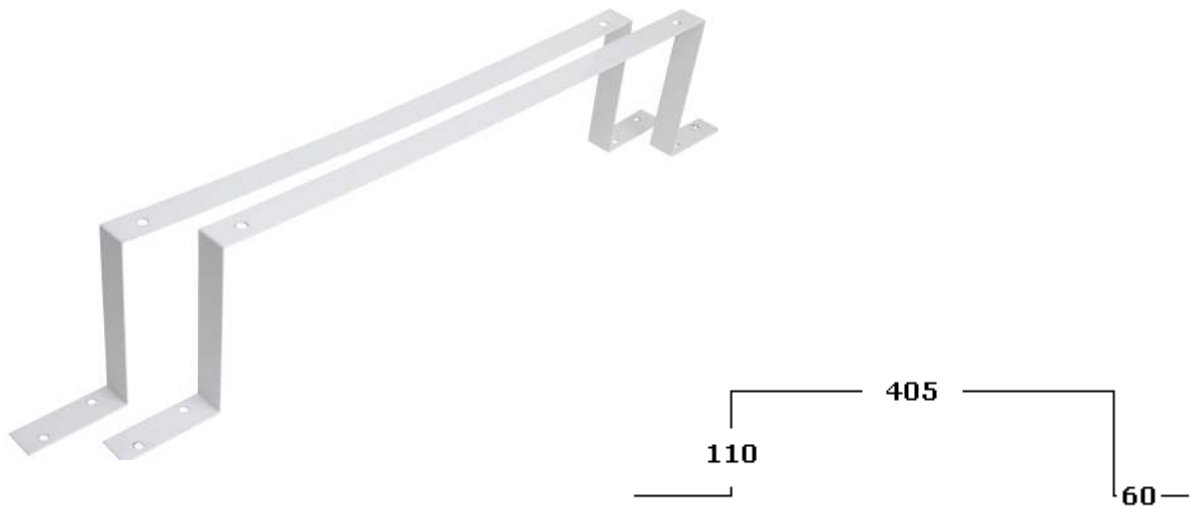

CODE: **AWO445BR v.1.0**
NAME: **BRACKET DVR/SMALL**

**DESTINATION**

AWO445 or AWO447 bracket for mounting the casing

TECHNICAL DATA

Dimensions:	W=405, H=110, D=60 [mm, +/-2]
Weight nett/gross:	0,24kg / 0,30kg [+/-0,1kg]
Material description:	sheet steel DC01, thickness: 1,0mm, protection anticorrosion, color: RAL 9003
Destination:	indoor
Notes	metal bracket
Certification, declaration:	RoHS